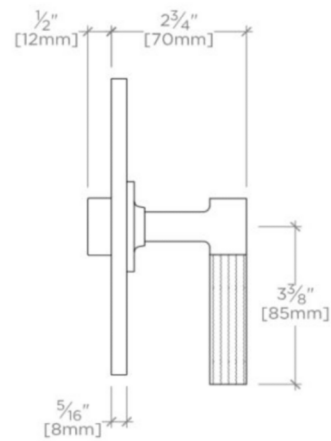

BOND

BTH22C

Bond Union Series Round Thermostatic Control Valve Trim with Guilloche Link Lever Handle

TECHNICAL DETAILS

ADA Compliance: Yes
Integrated Diverter: N
Number of Holes: One Hole
Primary Material: Brass

Features Guilloche Link Pattern Handle

Stocked in Nickel and Brass

Requires rough valve, sold separately: GUTH56 (1/2") or GUTH38 (3/4")

BOND

BTH22C

Bond Union Series Round Thermostatic Control Valve Trim with
Guilloche Link Lever Handle

TOP VIEW SCALE: 3"=1'-0"

FRONT VIEW SCALE: 3"=1'-0"

SIDE VIEW SCALE: 3"=1'-0"