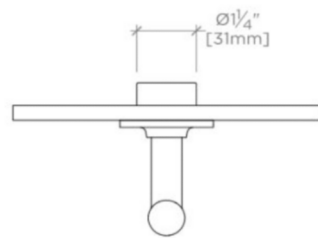

Features Guilloche Link Pattern Handle

Stocked in Nickel and Brass

Requires rough valve, sold separately: GUTH56 (1/2") or GUTH38 (3/4")

BOND

BTH22C

Bond Union Series Round Thermostatic Control Valve Trim with
Guilloche Link Lever Handle

TOP VIEW SCALE: 3"=1'-0"

FRONT VIEW SCALE: 3"=1'-0"

SIDE VIEW SCALE: 3"=1'-0"