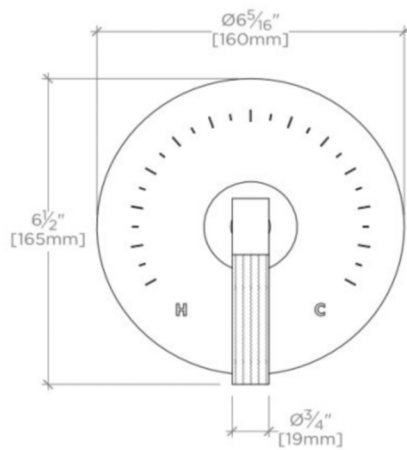

BOND

BTH22C

Bond Union Series Round Thermostatic Control Valve Trim with Guilloche Link Lever Handle

TECHNICAL DETAILS

ADA Compliance: Yes
Integrated Diverter: N
Number of Holes: One Hole
Primary Material: Brass

INSPIRATION

Modern bath designs infused with rare soul and artistry. Explore a range of statement-making elements: fittings, washstands, mirrors and more.

PRODUCT FEATURES

Lever Handle

Allows bather to adjust temperature of all waterway outlets with a hot limit safety stop providing anti-scald protection

Features Guilloche Link Pattern Handle

Stocked in Nickel and Brass

Requires rough valve, sold separately: GUTH56 (1/2") or GUTH38 (3/4")

BOND

BTH22C

Bond Union Series Round Thermostatic Control Valve Trim with
Guilloche Link Lever Handle

TOP VIEW SCALE: 3"=1'-0"

FRONT VIEW SCALE: 3"=1'-0"

SIDE VIEW SCALE: 3"=1'-0"