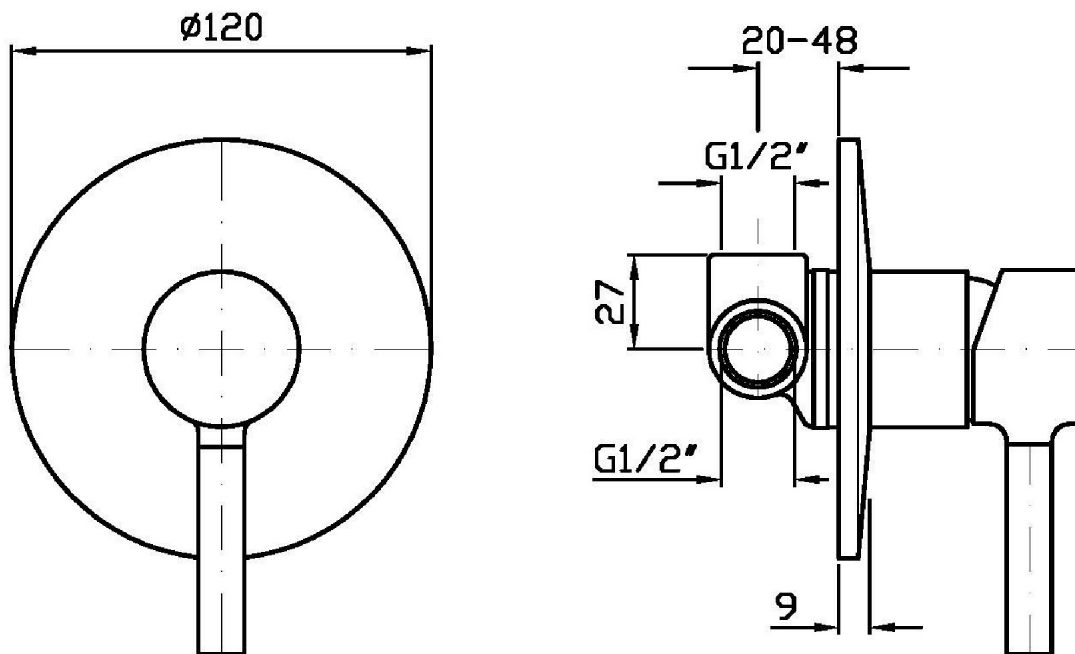

PAN

ZP6122

Disegno Complessivo / Overall Drawing