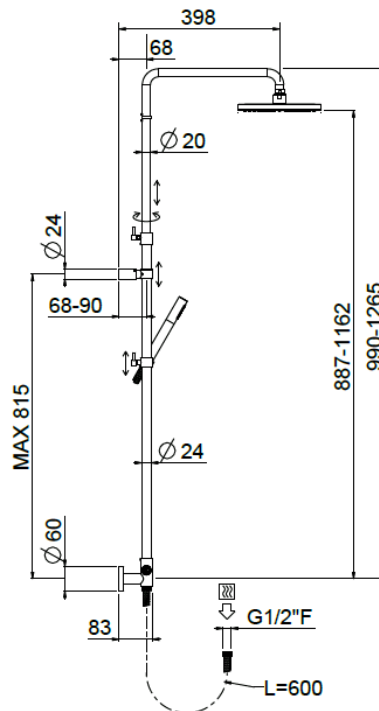

## TECHNICAL INFORMATION

Bridge turning shower column with adjustable mounting with articulated shower holder, external holder with flexible hose cm 60, adjustable upper holder and diverter. Non-liming round ultra-thin shower head Ø220 in stainless steel. ABS non-liming inspectable one jet round shower. PVC smooth double anti-torsion flexible hose cm 150. CHROME

## SPARE PARTS

## TECHNICAL DRAWING