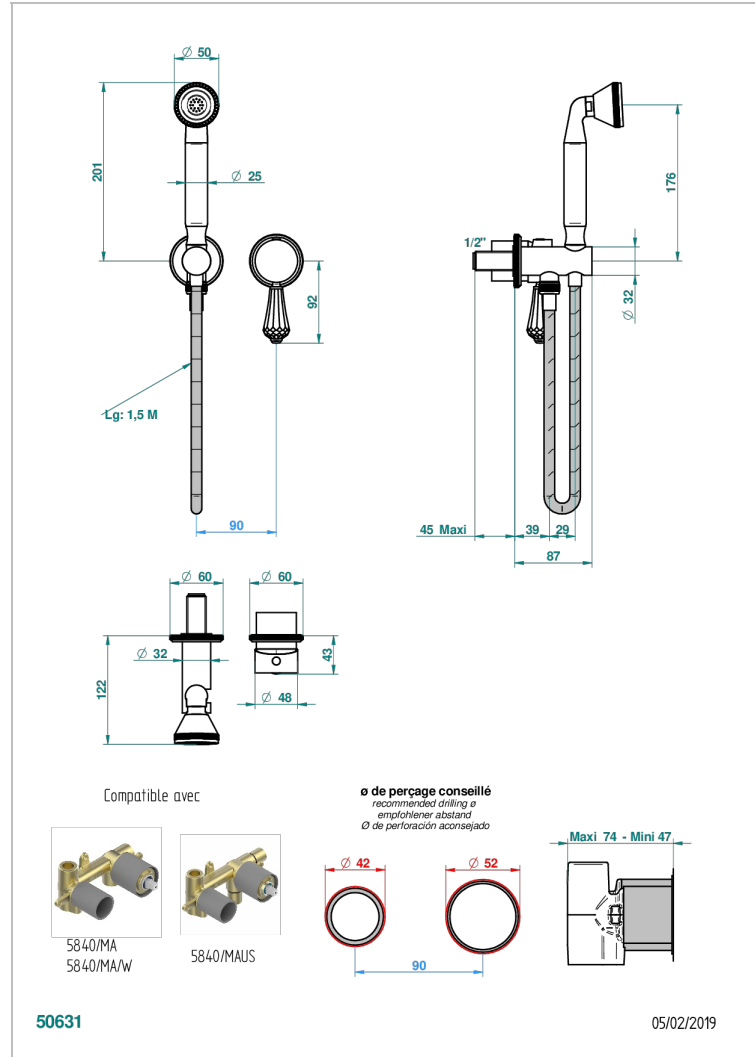

TRADITION CRISTAL

A59-6561B

Trim only for wall mixer with complete handshower on hook

THG[®]
PARIS

ХАРАКТЕРИСТИКИ

- Tradition cristal
- Trim only for wall mixer with complete handshower on hook

ТЕХНИЧЕСКИЕ ХАРАКТЕРИСТИКИ