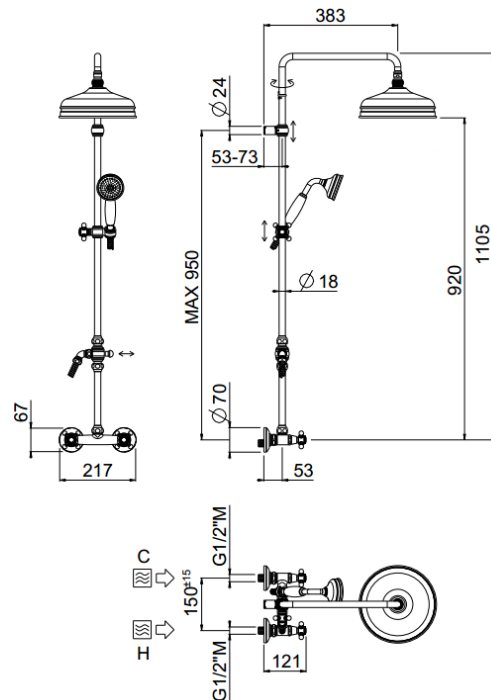

Otello

Otello
00-3004-CR

TECHNICAL INFORMATION

Traditional shower column including diverter, turning bar with adjustable mounting and exposed shower mixer. Traditional non-liming inspectable shower head, Ø310, in brass/stainless steel. 5 jets traditional non-liming inspectable shower with curved elbow in brass. Double spiral flexible hose in brass, cm 150. CHROME

Flow rate:
x rubinetto

PICTURE

SPARE PARTS

ORIC021
vitone
screw down

FEATURES

rain jet

hydromassage jet

rain jet +
hydromassage

soft shower jet

rain jet + soft

Non-liming

adjustable
column

TECHNICAL DRAWING

FINISHINGS