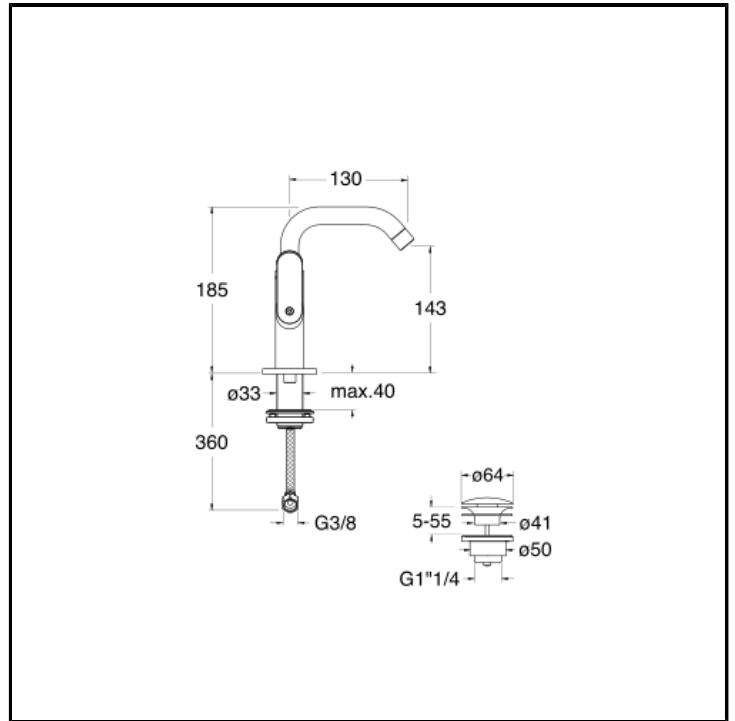

Bidet mixer with 1"1/4 Up&Down waste

FINITURE

-  Chrome
-  Brushed black chrome
-  PVD polished gold brass
-  PVD brushed gold brass
-  Brushed metallic
-  Black matt
-  PVD polished rose gold
-  PVD brushed rose gold