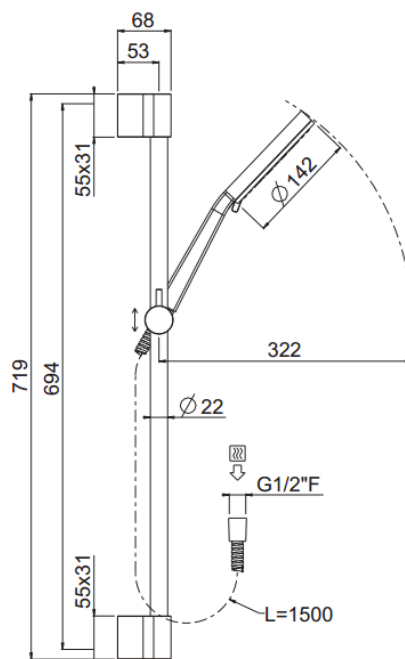

Relax 86

96000/86-CR

TECHNICAL INFORMATION

Sliding rail kit composed of: sliding rail $\varnothing 22$ mm h 72 cm. Non-liming 3 jets shower in ABS, $\varnothing 140$. Double spiral flexible hose, 150 cm. CHROME

FEATURES

rain jet

central jet

Non-liming

rain jet + central jet

PICTURE

SPARE PARTS

TECHNICAL DRAWING