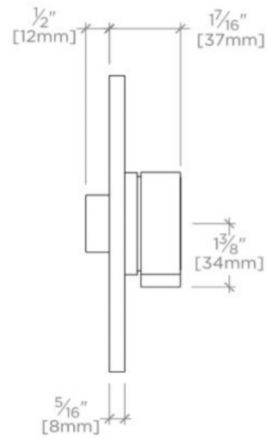

BOND

BTH230

Bond Solo Series Round Thermostatic Control Valve Trim with Knob Handle

TECHNICAL DETAILS

ADA Compliance: Yes
Integrated Diverter: N
Number of Holes: One Hole
Primary Material: Brass

INSPIRATION

Features Plateable Knob Handle

Stocked in Chrome, Nickel, Brass and Dark Nickel

Requires rough valve, sold separately: GUTH56 (1/2") or GUTH38 (3/4")

BOND

BTH230

Bond Solo Series Round Thermostatic Control Valve Trim with Knob Handle

TOP VIEW SCALE: 3"=1'-0"

FRONT VIEW SCALE: 3"=1'-0"

SIDE VIEW SCALE: 3"=1'-0"