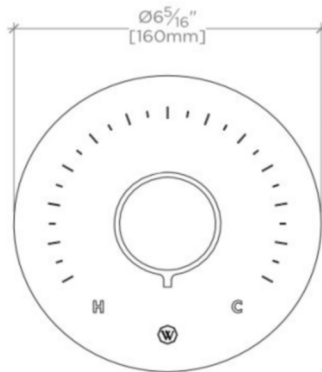

BOND

BTH230

Bond Solo Series Round Thermostatic Control Valve Trim with Knob Handle

TECHNICAL DETAILS

ADA Compliance: Yes
Integrated Diverter: N
Number of Holes: One Hole
Primary Material: Brass

INSPIRATION

Modern bath designs infused with rare soul and artistry. Explore a range of statement-making elements: fittings, washstands, mirrors and more.

PRODUCT FEATURES

Knob Handle

Allows bather to adjust temperature of all waterway outlets with a hot limit safety stop providing anti-scald protection

Features Plateable Knob Handle

Stocked in Chrome, Nickel, Brass and Dark Nickel

Requires rough valve, sold separately: GUTH56 (1/2") or GUTH38 (3/4")

BOND

BTH230

Bond Solo Series Round Thermostatic Control Valve Trim with Knob Handle

TOP VIEW SCALE: 3"=1'-0"

FRONT VIEW SCALE: 3"=1'-0"

SIDE VIEW SCALE: 3"=1'-0"