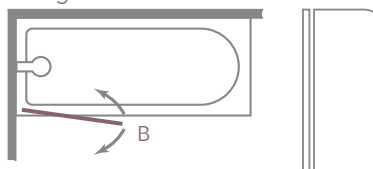

SINGLE CURVED PANEL

BATH SCREENS

FEATURES & BENEFITS

- 8mm toughened safety glass
- Reversible

Product Information

Single Curved Panel				
Size	Panel	Order Code	Price £ Exc. VAT	Price £ Inc. VAT
800x1500	1	MB11	349.00	418.80

Configuration

Door Swing: 90° in and out
 B: Radius of Screen Swing = 733mm
 ☉ Recommended shower head position