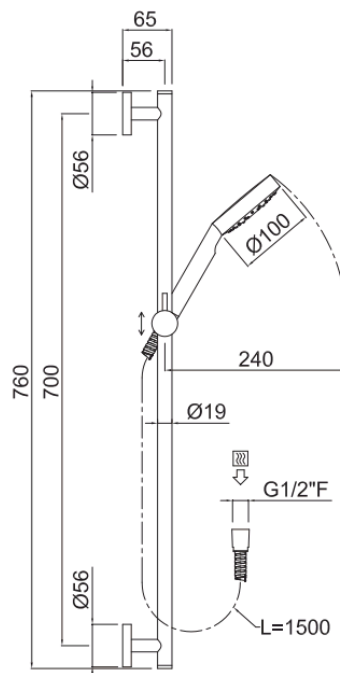

Flat/74

95250/74-CR

TECHNICAL INFORMATION

Sliding rail kit composed of: sliding rail $\varnothing 19$ mm h 75 cm. Non-liming one jet shower in ABS, $\varnothing 100$. Double spiral flexible hose, 150 cm. CHROME

FEATURES

rain jet

Non-liming

PICTURE

SPARE PARTS

TECHNICAL DRAWING

FINISHINGS