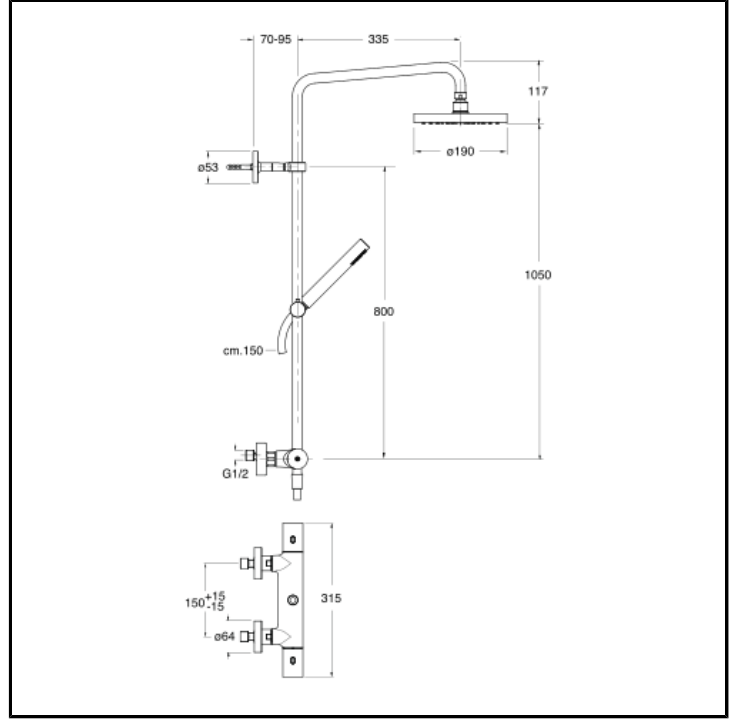

External thermostatic shower mixer with turning column pipe, checkable anti-lime overhead shower, anti-lime hand shower with slide rail and LONG LIFE flexible hose

FINITURE

-  Chrome
-  Brushed black chrome
-  PVD polished gold brass
-  PVD brushed gold brass
-  Brushed metallic
-  Black matt
-  PVD polished rose gold
-  PVD brushed rose gold