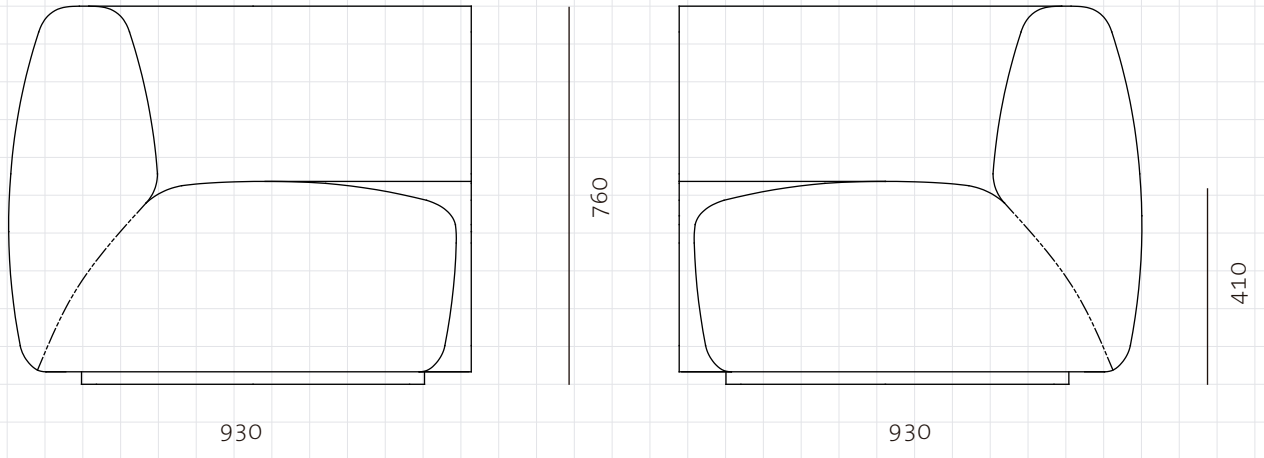

Infinity Corner

CODE

IF-S420

DIMENSIONS

W930 x D930 x H760mm

NET WEIGHT

Seating height: 410mm

ENVIRONMENT