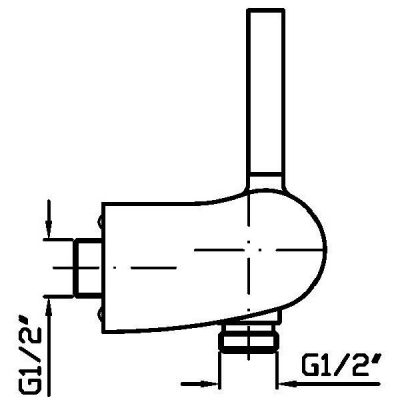

PAN

ZP6068

Disegno Complessivo / Overall Drawing