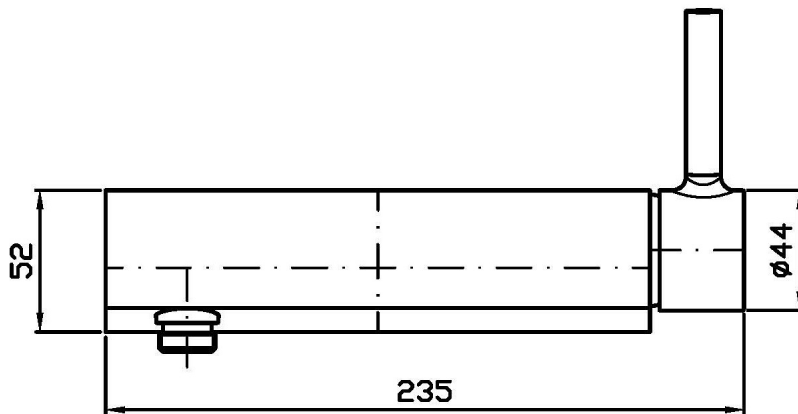

PAN

ZP6068

Disegno Complessivo / Overall Drawing