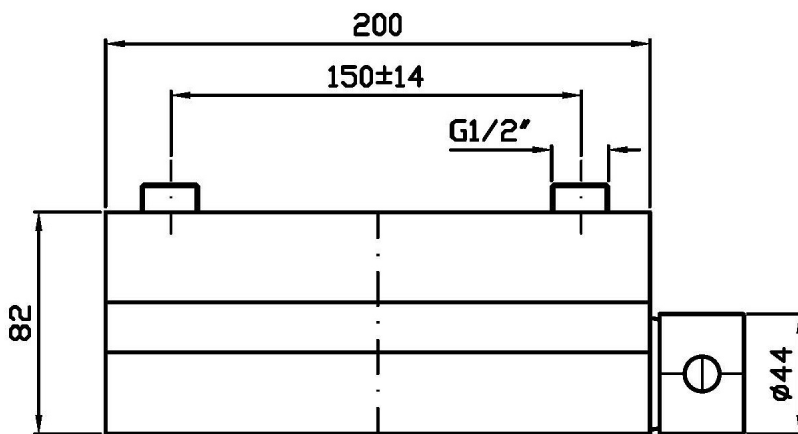

PAN

ZP6068

Disegno Complessivo / Overall Drawing