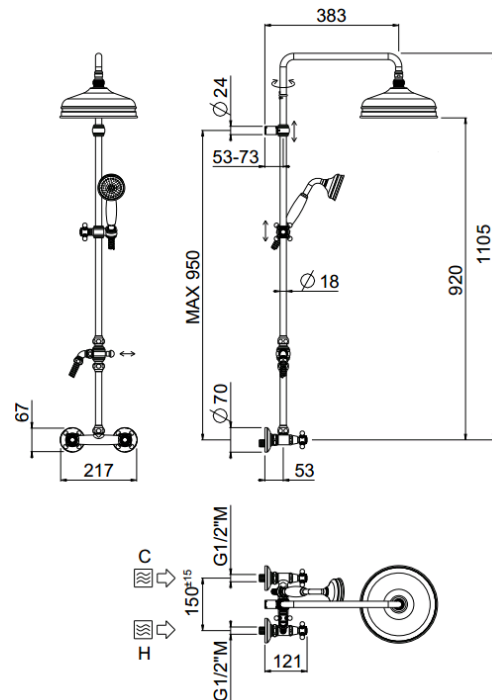

Otello

Otello
00-3002-CR

TECHNICAL INFORMATION

Traditional shower column including diverter, turning bar with adjustable mounting and exposed shower mixer. Traditional non-liming inspectable shower head, Ø310, in brass/stainless steel. One jet traditional non-liming inspectable shower with curved elbow in brass. Double spiral flexible hose in brass, cm 150. CHROME

Flow rate:
x rubinetto

PICTURE

SPARE PARTS

ORIC021
vitone
screw down

FEATURES

Rain jet

Non-liming

adjustable
column

TECHNICAL DRAWING

FINISHINGS