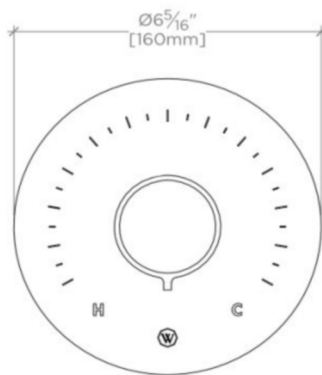

BOND

BTH24B

Bond Tandem Series Round Thermostatic Control Valve Trim with Two-Tone Guilloche Lines Knob Handle

TECHNICAL DETAILS

ADA Compliance: Yes
Integrated Diverter: N
Number of Holes: One Hole
Primary Material: Brass

INSPIRATION

Modern bath designs infused with rare soul and artistry. Explore a range of statement-making elements: fittings, washstands, mirrors and more.

PRODUCT FEATURES

Knob Handle

Allows bather to adjust temperature of all waterway outlets with a hot limit safety stop providing anti-scald protection

Features Two-Tone Knob Handle

Stocked in Nickel and Brass

Requires rough valve, sold separately: GUTH56 (1/2") or GUTH38 (3/4")

BOND

BTH24B

Bond Tandem Series Round Thermostatic Control Valve Trim with Two-Tone Guilloche Lines Knob Handle

TOP VIEW SCALE: 3"=1'-0"

FRONT VIEW SCALE: 3"=1'-0"

SIDE VIEW SCALE: 3"=1'-0"