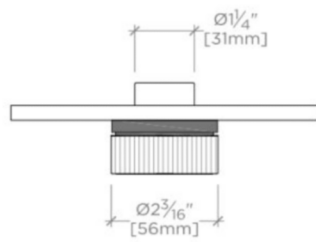

Features Two-Tone Knob Handle

Stocked in Nickel and Brass

Requires rough valve, sold separately: GUTH56 (1/2") or GUTH38 (3/4")

BOND

BTH24B

Bond Tandem Series Round Thermostatic Control Valve Trim with Two-Tone Guilloche Lines Knob Handle

TOP VIEW SCALE: 3"=1'-0"

FRONT VIEW SCALE: 3"=1'-0"

SIDE VIEW SCALE: 3"=1'-0"