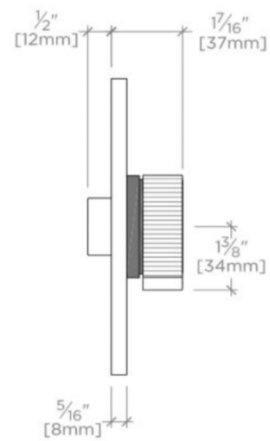

BOND

BTH24B

Bond Tandem Series Round Thermostatic Control Valve Trim with Two-Tone Guilloche Lines Knob Handle

TECHNICAL DETAILS

ADA Compliance: Yes
Integrated Diverter: N
Number of Holes: One Hole
Primary Material: Brass

Features Two-Tone Knob Handle

Stocked in Nickel and Brass

Requires rough valve, sold separately: GUTH56 (1/2") or GUTH38 (3/4")

BOND

BTH24B

Bond Tandem Series Round Thermostatic Control Valve Trim with Two-Tone Guilloche Lines Knob Handle

TOP VIEW SCALE: 3"=1'-0"

FRONT VIEW SCALE: 3"=1'-0"

SIDE VIEW SCALE: 3"=1'-0"