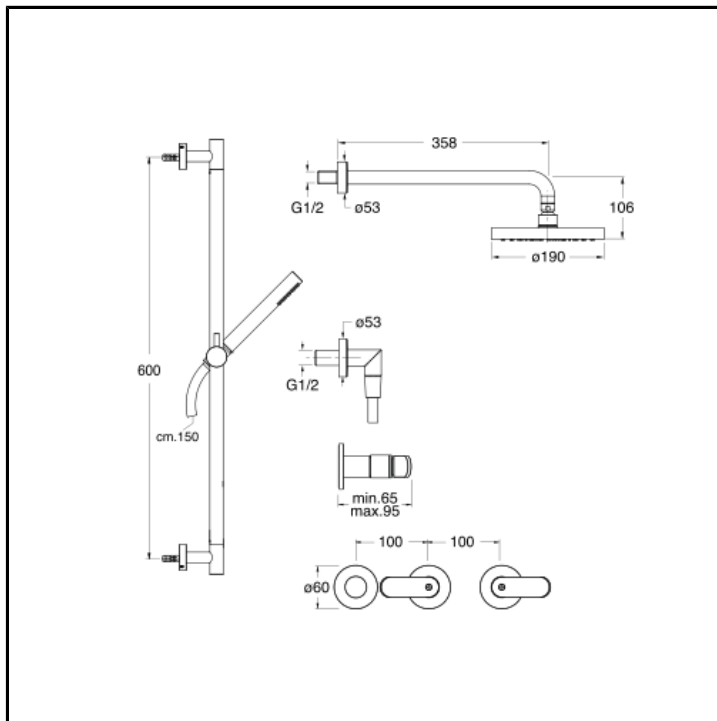

# CRIES161

3 hole shower mixer external parts for CRICS115 with 2 outlet diverter, checkable anti-lime overhead shower, metal anti-lime hand shower and LONG LIFE flexible hose