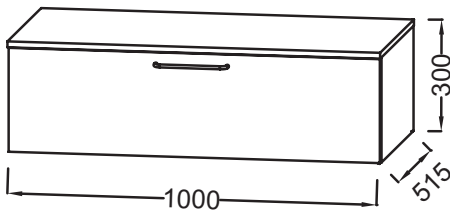

NR4 - Mélangé
Marbre blanc

M90 - Mélangé
Noir mat

Main features:

Features

- DIMENSIONS: 100 x 0 x 0 cm
- MATERIAL: Lacquer or melamine
- NORMS AND REGULATION: NF
- VERSION: White handle
- HANDLE : Attached wire handle
- FIXING: Installer selects fixings set according to wall support
- WEIGHT: 26.6 kg
- INSTALLATION TYPE: Wall-hung
- STORAGE TYPE: Drawer
- TYPE OF COORDINATING FURNITURE : Drawer unit
- INSIDE FINISH: Gris

Consumer benefits

- PRACTICAL: Additional storage solution
- PERFECT FINISH: Wide choice of finishes

Technical drawing

Product Specification: Drawer unit 100 cm 1 drawer, white wire handle. EB2539-R6. Collection: ODÉON RIVE GAUCHE. DIMENSIONS: 100 x 0 x 0 cm. WEIGHT: 26.6 kg. MATERIAL: Lacquer or melamine. INSTALLATION TYPE: Wall-hung. NORMS AND REGULATION: NF. STORAGE TYPE: Drawer. VERSION: White handle. TYPE OF COORDINATING FURNITURE : Drawer unit. HANDLE : Attached wire handle. INSIDE FINISH: Gris. FIXING: Installer selects fixings set according to wall support.