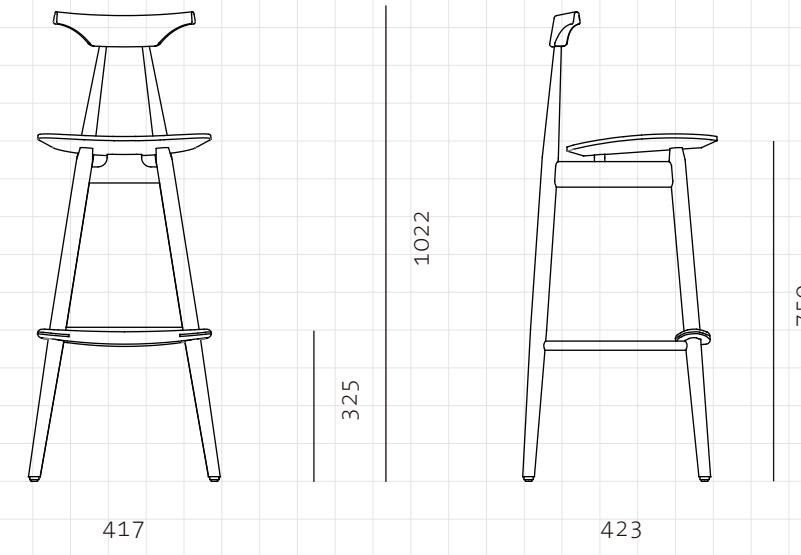

Wohlert Bar Chair

CODE
DIMENSIONS

VW-S310
W417 x D423 x H1022mm
Seating height: 750mm

NET WEIGHT
ENVIRONMENT
MATERIALS

5.0 kg
Indoor
Solid wood

*Please refer to website or contact your local representative for complete material swatches.

SHIPPING

Package	Assembled		
Package Qty	1 pcs/box		
Packaging	Measurement (mm)	Volume (cbm)	Gross Weight (kg)
FCL	W485 x D490 x H1110	0.26	12.0
LCL/AIR	W505 x D510 x H1205	0.31	15.0