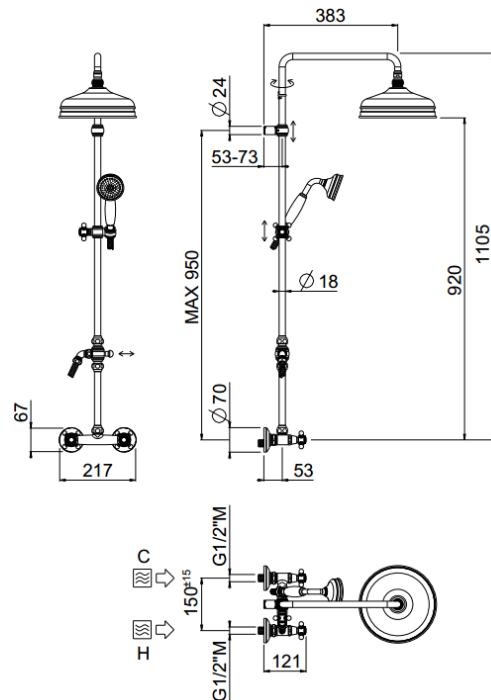

Otello

Otello
00-3006-CR

TECHNICAL INFORMATION

Traditional shower column including diverter, turning bar with adjustable mounting and exposed shower mixer. Traditional non-liming inspectable shower head, Ø270, in brass/stainless steel. 5 jets traditional non-liming inspectable shower with curved elbow in brass. Double spiral flexible hose in brass, cm 150. CHROME

Flow rate:
x rubinetto

PICTURE

SPARE PARTS

ORIC021
vitone
screw down

FEATURES

rain jet

hydromassage jet

rain jet +
hydromassage

soft shower jet

rain jet + soft

Non-liming

adjustable
column

TECHNICAL DRAWING

FINISHINGS