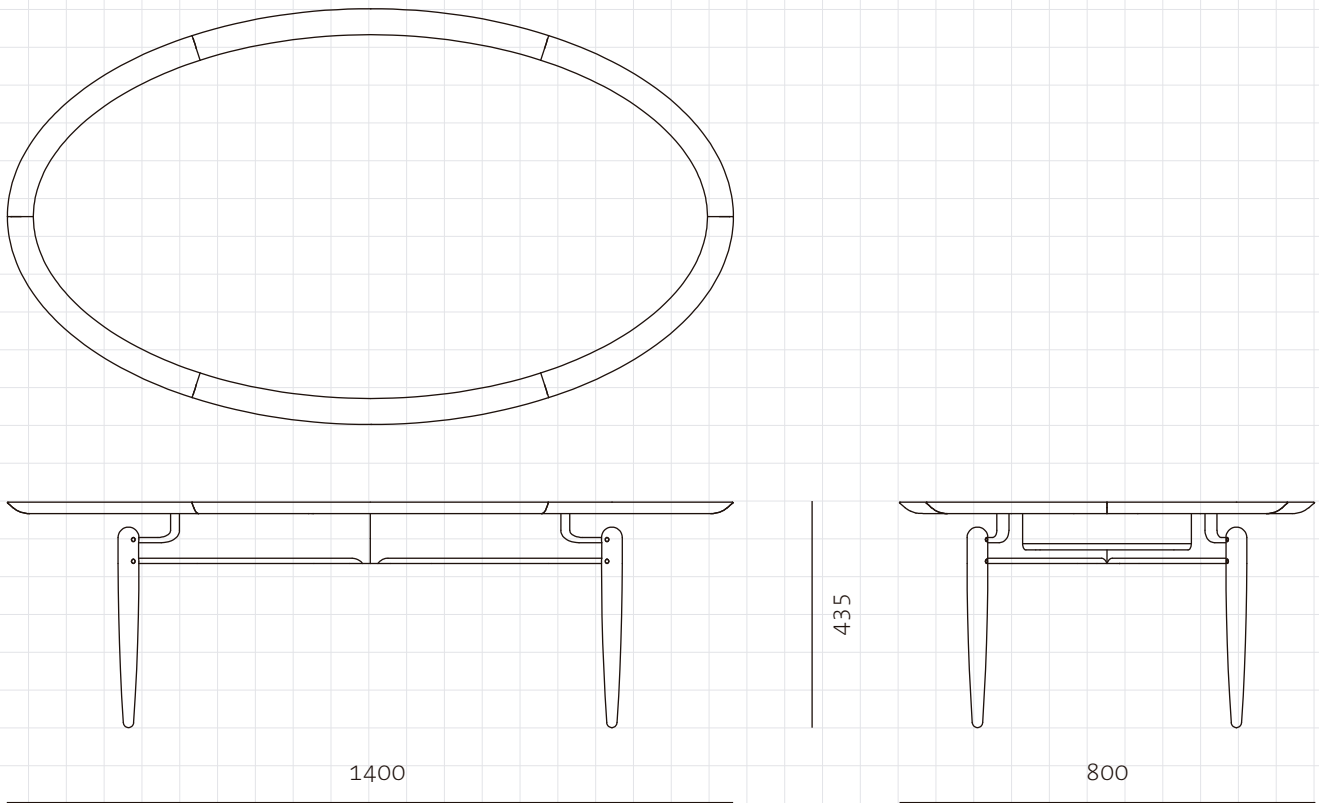

Slow Oval Coffee Table

**CODE**

SL-T220

**DIMENSIONS**

W1400 x D800 x H435mm

**NET WEIGHT**

13 kg

**ENVIRONMENT**

Indoor

**MATERIALS**

Solid wood frame, Veneer laminate top

\*Please refer to website or contact your local representative for complete material swatches.

**SHIPPING**

<b>Package</b>	Knock Down		
<b>Package Qty</b>	1 pcs/box		
<b>Packaging</b>	<b>Measurement (mm)</b>	<b>Volume (cbm)</b>	<b>Gross Weight (kg)</b>
<b>FCL</b>	W1465 x D865 x H180	0.23	18.0
<b>LCL/AIR</b>	W1485 x D885 x H275	0.36	33.0