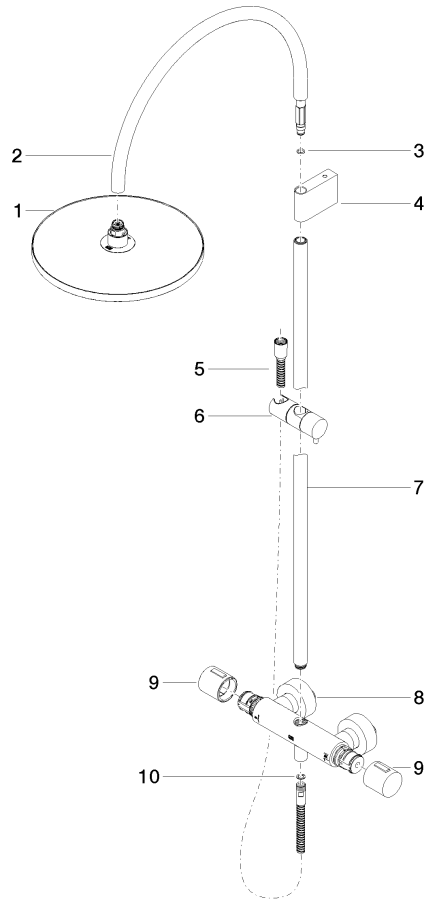

**Showerpipe with shower thermostat without hand shower - Brushed
Champagne (22kt Gold)**

TARA

34 462 892

Fits: TARA, VAIA, META

- shower with fixed riser projection 452mm
- overhead shower: rain flow
- rain shower Ø 300 mm
- rain shower with anti-scale system
- max. rainshower flow 14 l/min
- rotary diverter with volume control and shut-off function
- slide-on rosettes Ø 70 mm
- height of fittings up to rain shower (bottom edge) 963mm
- height of fittings up to top edge of elbow 1267mm
- gauge 150 mm - 13 mm
- metal shower hose 1750mm with integrated anti-twist protection
- 1/2" connection
- slide bar
- Pipe diameter 23.5 mm
- quick clearing

**Showerpipe with shower thermostat without hand shower - Brushed
Champagne (22kt Gold)**

TARA

34 462 892
mm [inches]
M 1:10

Flow rate chart

Codes & Standards

DIN 4109

EN 1717

ISO 3822

Ü-Zeichen

Showerpipe with shower thermostat without hand shower - Brushed
Champagne (22kt Gold)

TARA

34 462 892

Certificates

Belgaqua_24-006-2 LGA_38

Showerpipe with shower thermostat without hand shower - Brushed Champagne (22kt Gold)

TARA

34 462 892

Product version from 4/1/2024

Parts for other
finishes can be found
here: [Chrome](#)

Showerpipe with shower thermostat without hand shower - Brushed
Champagne (22kt Gold)

TARA

34 462 892

Spare parts list