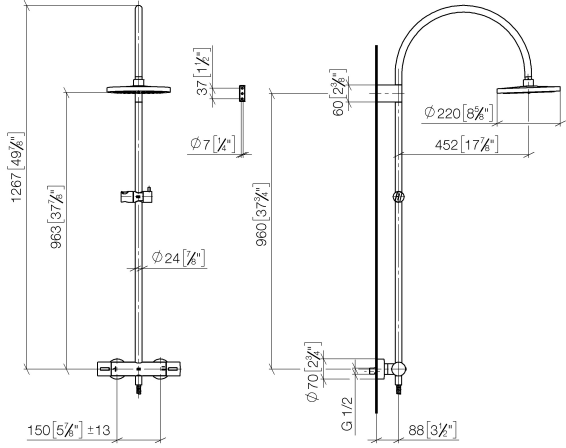

**Showerpipe with shower thermostat without hand shower - Brushed
Champagne (22kt Gold)**

TARA

34 462 892

Fits: TARA, VAIA, META

- shower with fixed riser projection 452mm
- overhead shower: rain flow
- rain shower Ø 300 mm
- rain shower with anti-scale system
- max. rainshower flow 14 l/min
- rotary diverter with volume control and shut-off function
- slide-on rosettes Ø 70 mm
- height of fittings up to rain shower (bottom edge) 963mm
- height of fittings up to top edge of elbow 1267mm
- gauge 150 mm - 13 mm
- metal shower hose 1750mm with integrated anti-twist protection
- 1/2" connection
- slide bar
- Pipe diameter 23.5 mm
- quick clearing

**Showerpipe with shower thermostat without hand shower - Brushed
Champagne (22kt Gold)**

TARA

34 462 892
mm [inches]
M 1:10

Flow rate chart

Codes & Standards

DIN 4109

EN 1717

ISO 3822

TARA

34 462 892

Product version from 4/1/2024

Parts for other
finishes can be found
here: [Chrome](#)

Showerpipe with shower thermostat without hand shower - Brushed
Champagne (22kt Gold)

TARA

34 462 892

Spare parts list

Product version from 4/1/2024

No.	Item Number	Name	Quantity used	Delivery time
	04 12 05 091 00-46	shower	10	30