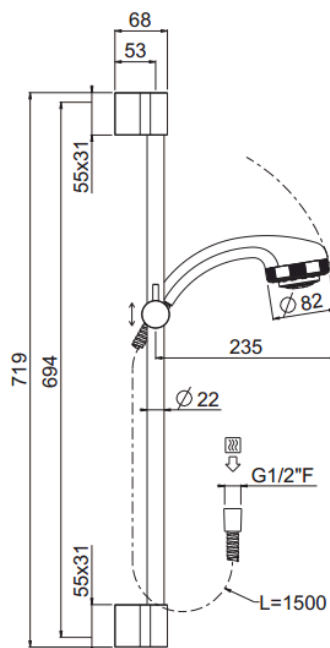

Tonika 86

91110/86-CR

TECHNICAL INFORMATION

Sliding rail kit composed of: sliding rail $\varnothing 22$ mm h 72 cm. Non-liming 5 jets inspectable shower in ABS, $\varnothing 80$. Double spiral flexible hose, 150 cm. CHROME

PICTURE

TECHNICAL DRAWING

SPARE PARTS

FINISHINGS