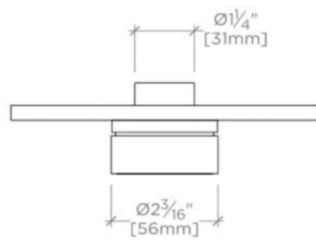

Features Guilloche Link Pattern Knob Handle

Stocked in Nickel and Brass

Requires rough valve, sold separately: GUTH56 (1/2") or GUTH38 (3/4")

BOND

BTH25C

Bond Union Series Round Thermostatic Control Valve Trim with
Guilloche Link Knob Handle

TOP VIEW SCALE: 3"=1'-0"

FRONT VIEW SCALE: 3"=1'-0"

SIDE VIEW SCALE: 3"=1'-0"