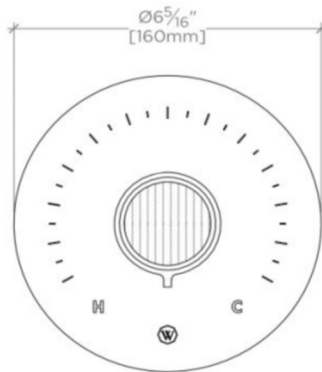

BOND

BTH25C

Bond Union Series Round Thermostatic Control Valve Trim with Guilloche Link Knob Handle

TECHNICAL DETAILS

ADA Compliance: Yes
Integrated Diverter: N
Number of Holes: One Hole
Primary Material: Brass

INSPIRATION

Modern bath designs infused with rare soul and artistry. Explore a range of statement-making elements: fittings, washstands, mirrors and more.

PRODUCT FEATURES

Knob Handle

Allows bather to adjust temperature of all waterway outlets with a hot limit safety stop providing anti-scald protection

Features Guilloche Link Pattern Knob Handle

Stocked in Nickel and Brass

Requires rough valve, sold separately: GUTH56 (1/2") or GUTH38 (3/4")

BOND

BTH25C

Bond Union Series Round Thermostatic Control Valve Trim with
Guilloche Link Knob Handle

TOP VIEW SCALE: 3"=1'-0"

FRONT VIEW SCALE: 3"=1'-0"

SIDE VIEW SCALE: 3"=1'-0"