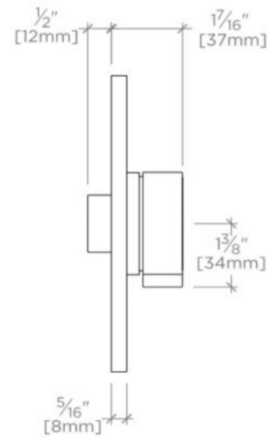

Features Guilloche Link Pattern Knob Handle

Stocked in Nickel and Brass

Requires rough valve, sold separately: GUTH56 (1/2") or GUTH38 (3/4")

BOND

BTH25C

Bond Union Series Round Thermostatic Control Valve Trim with
Guilloche Link Knob Handle

TOP VIEW SCALE: 3"=1'-0"

FRONT VIEW SCALE: 3"=1'-0"

SIDE VIEW SCALE: 3"=1'-0"