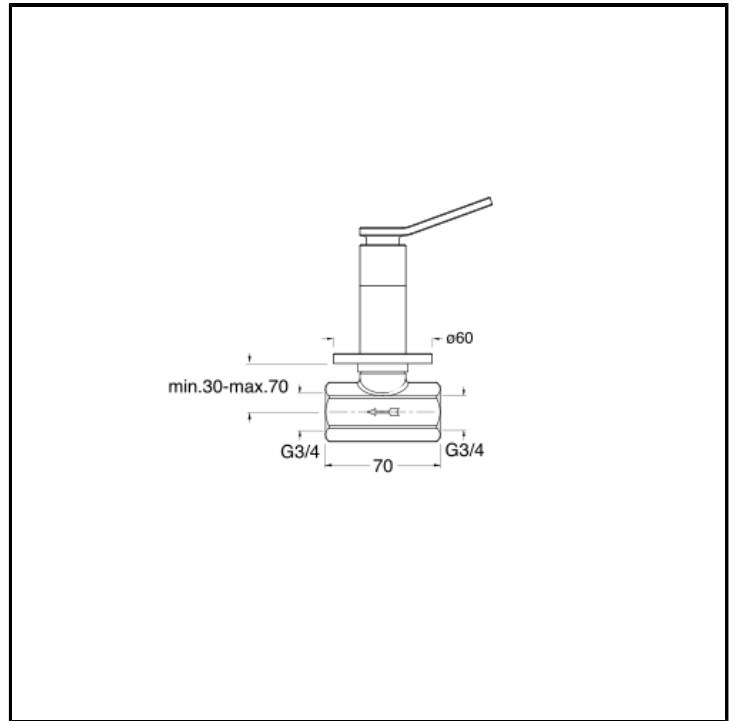

3/4" stopcock

FINITURE

-  Chrome
-  Brushed black chrome
-  PVD polished gold brass
-  PVD brushed gold brass
-  Brushed metallic
-  Black matt
-  PVD polished rose gold
-  PVD brushed rose gold

INSTALLATION