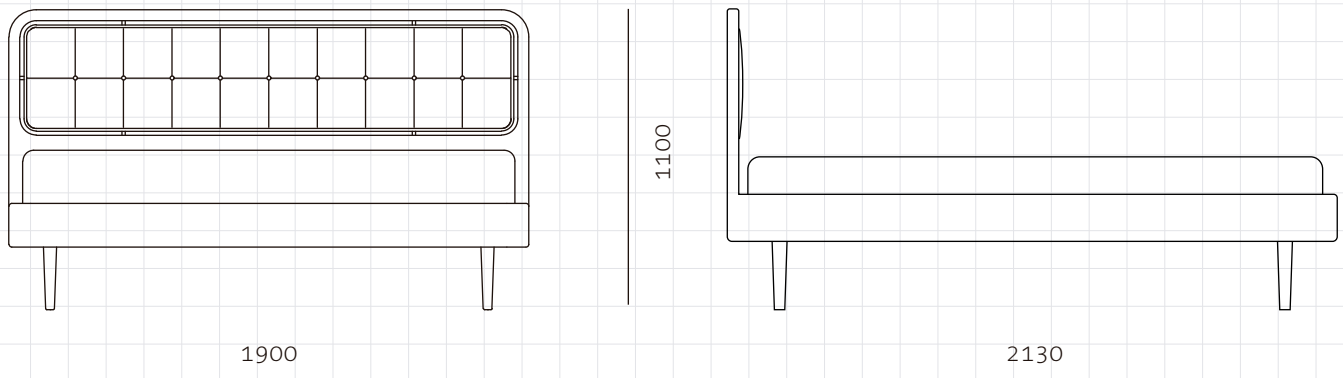

Dawn Bed Queen Size

CODE

DA-B110-Q

DIMENSIONS

W2130 x D1900 x H1100mm

NET WEIGHT

52.0 kg

ENVIRONMENT

SHIPPING

Package	Knock Down		
Package Qty	2 pcs/box		
Packaging	Measurement (mm)	Volume (cbm)	Gross Weight (kg)
FCL	W2080 x D240 x H280	0.14	25.07
	W1980 x D1100 x H320	0.70	38.17
LCL/AIR	W2120 x D280 x H370	0.22	31.97
	W2020 x D1140 x H410	0.94	64.92