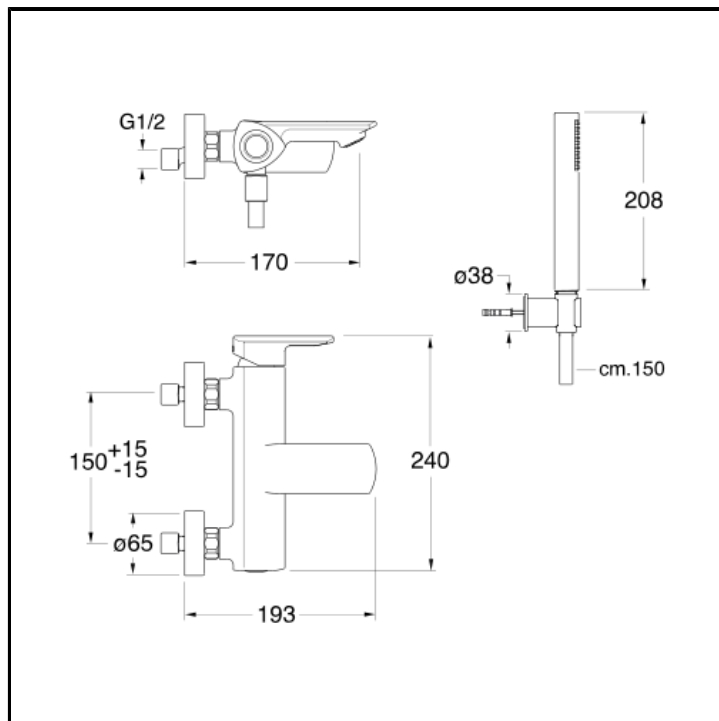

CRIPF100

External bath mixer with LONG LIFE flexible hose and anti-lime hand shower

FINITURE

- White matt
- Chrome
- Polished black chrome
- Brushed black chrome
- Polished metallic
- Brushed metallic
- Black matt
- PVD polished rose gold
- PVD brushed rose gold

COMMAND

- Monocontrol

INSTALLATION

- Wall

TPOLOGY

-

ENVIRONMENT

- Bathroom