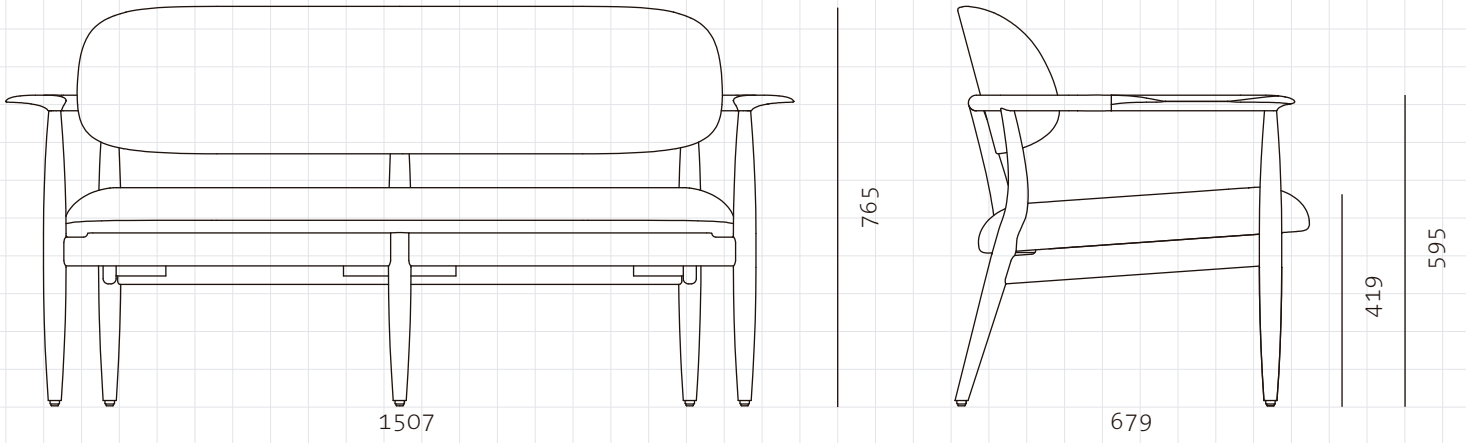

Slow Lounge Chair Two Seater

CODE

SL-S121

DIMENSIONS

W1507 x D679 x H765mm

NET WEIGHT

Seating height: 419mm

ENVIRONMENT

Packaging **Measurement (mm)** **Volume (cbm)** **Gross Weight (kg)**

FCL W1572 x D744 x H850 0.99 30.0

LCL/AIR W1592 x D764 x H945 1.15 44.0