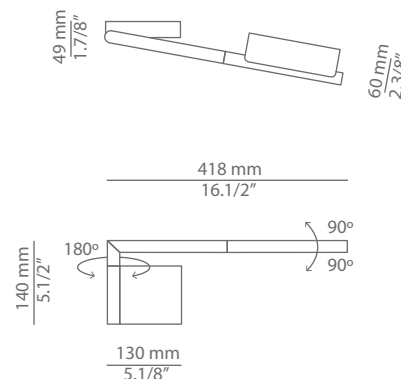

KANT A-3260

wall lamp

| | |
|------------------|-----------------|
| Date | Type |
| Project | |
| Location | |
| Model # | Quantity |
| Specifier | |

Description

Metallic wall lamp.
Swing arm with adjustable head.
On/off switch.

A-3260R: To be placed at the right side of the bed.
A-3260L: To be placed at the left side of the bed.

Pictures above might not show the specified dimensions or material. They are for illustration purposes only.

Ordering information

| Product Code | Lamp |
|--------------|--|
| A-3260L | LED 6W (2700K / Ang 120° / >80 CRI) A+ 230V (included) / Typ* 504 lumens |

| Finish | |
|--------|--------|
| 22 CH | Chrome |
| 74 WH | White |
| CUSTOM | |

| Product Code | Lamp |
|--------------|--|
| A-3260R | LED 6W (2700K / Ang 120° / >80 CRI) A+ 230V (included) / Typ* 504 lumens |

| Finish | |
|--------|--------|
| 22 CH | Chrome |
| 74 WH | White |
| CUSTOM | |