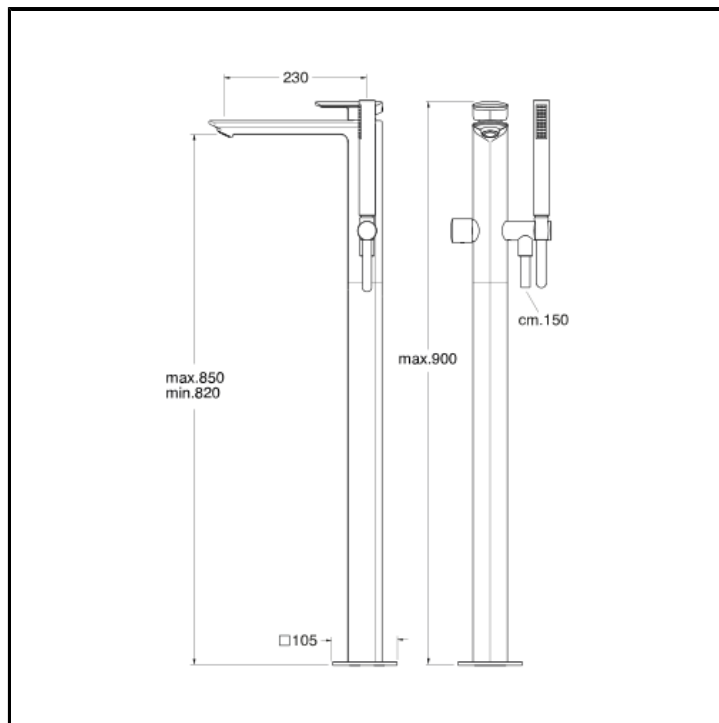

Floor mounted bath mixer external parts for CRICS290 with LONG LIFE flexible hose and anti-lime hand shower with independent mixing

FINITURE

- White matt
- Chrome
- Polished black chrome
- Brushed black chrome
- Polished metallic
- Brushed metallic
- Black matt
- PVD polished rose gold
- PVD brushed rose gold

CHARACTERISTICS

-

COMMAND

- Monocontrol

INSTALLATION

- Floor

ENVIRONMENT

- Bathroom