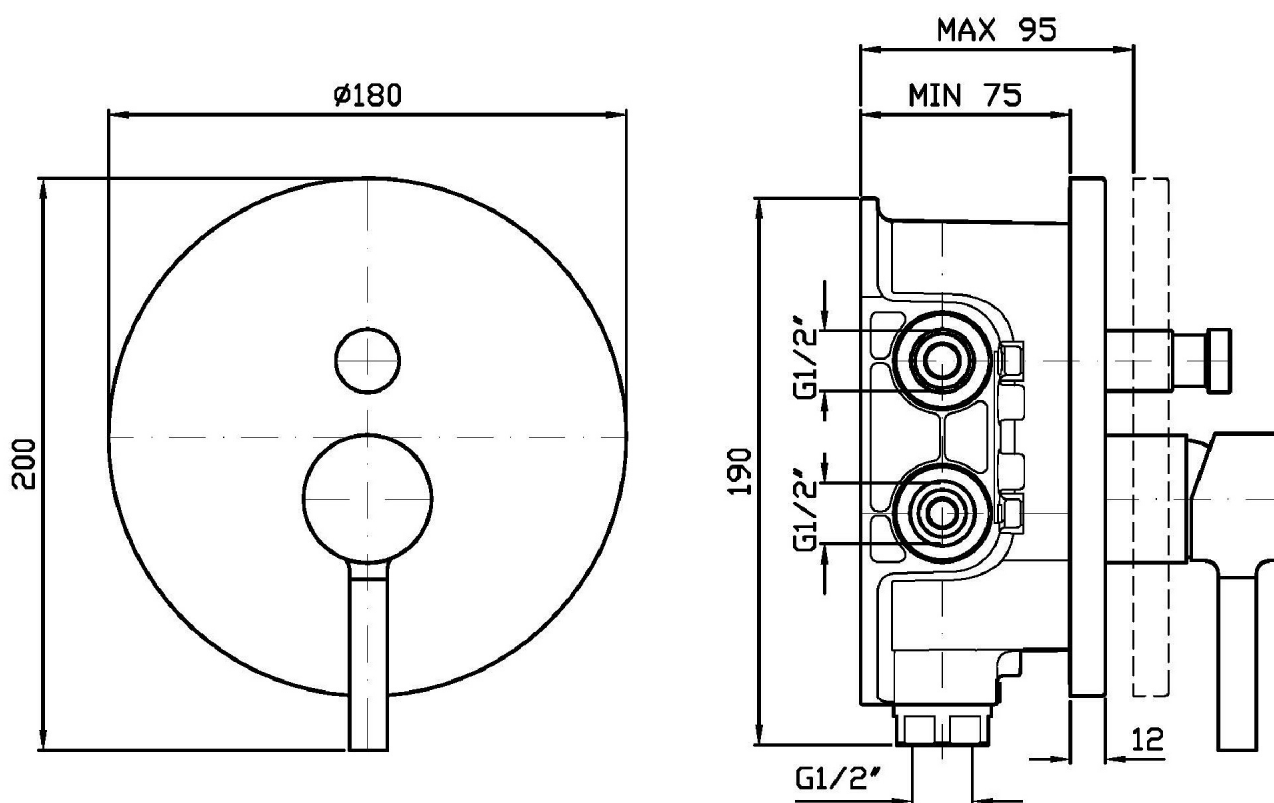

PAN

ZP6096

Disegno Complessivo / Overall Drawing