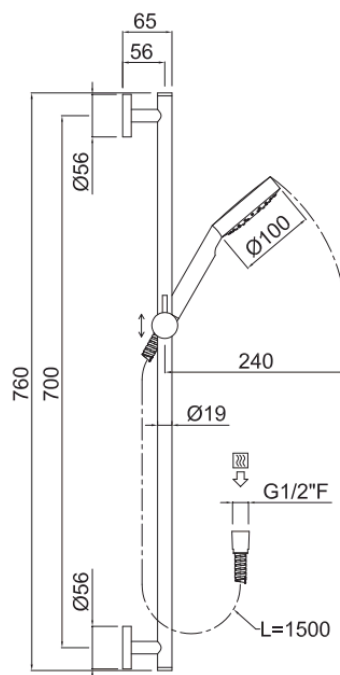

Flat/74

95200/74-CR

TECHNICAL INFORMATION

Sliding rail kit composed of: sliding rail $\varnothing 19$ mm h 75 cm. Non-liming 5 jets shower in ABS, $\varnothing 100$. Double spiral flexible hose, 150 cm. CHROME

SPARE PARTS

TECHNICAL DRAWING

FINISHINGS