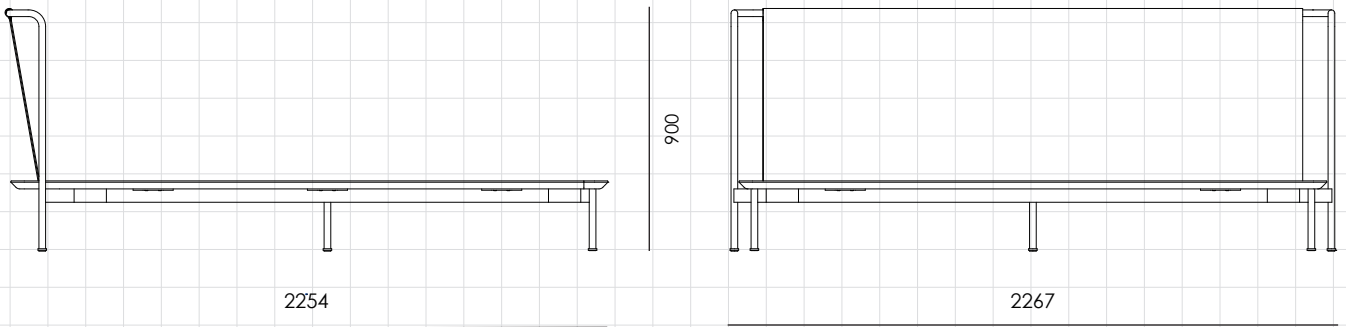

**Crawford Bed King Size**

**CODE**  
**DIMENSIONS**

CR-B110-K  
 W2254 x D2267 x H900mm

**NET WEIGHT**  
**ENVIRONMENT**  
**MATERIALS**

51.0 kg 35.0 kg  
 Indoor  
 Veneer laminate base, Steel black powder coated frame, Upholstery.  
 \*Please refer to website or contact your local representative for complete material swatches.

**SHIPPING**

<b>Package</b>	Assembled		
<b>Package Qty</b>	2 pcs/box		
<b>Packaging</b>	<b>Measurement (mm)</b>	<b>Volume (cbm)</b>	<b>Gross Weight (kg)</b>
<b>FCL</b>	W2160 x D985 x H155	0.33	57.60
	W1980 x D465 x H465	0.43	40.68
<b>LCL/AIR</b>	W2200 x D1025 x H245	0.55	83.80
	W2020 x D505 x H555	0.57	52.54