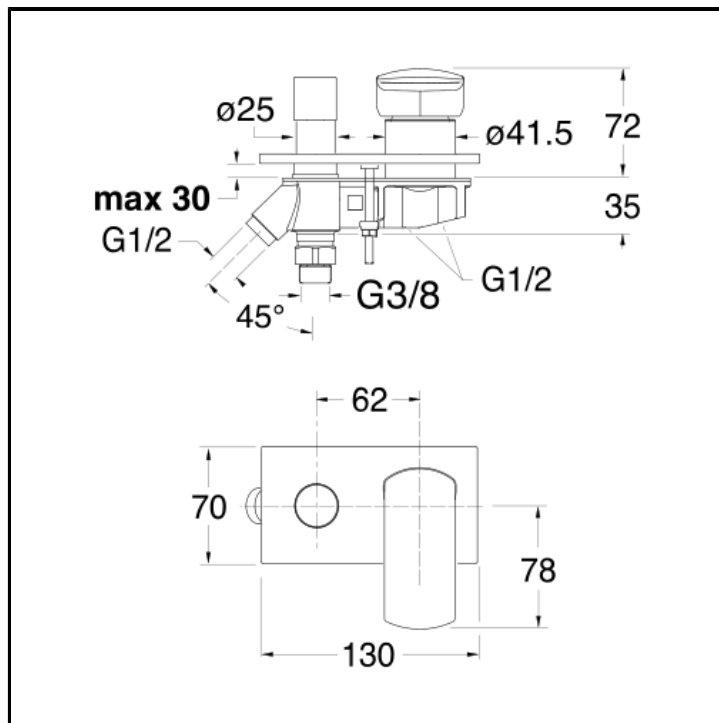

CRIPF129

Deck mounted bath mixer with 2 outlet diverter and metal plate

FINITURE

-  Chrome
-  Polished black chrome
-  Brushed black chrome
-  Polished metallic
-  Brushed metallic
-  PVD polished rose gold
-  PVD brushed rose gold

INSTALLATION

- Tub edge

TIPOLOGY

-

ENVIRONMENT

- Bathroom