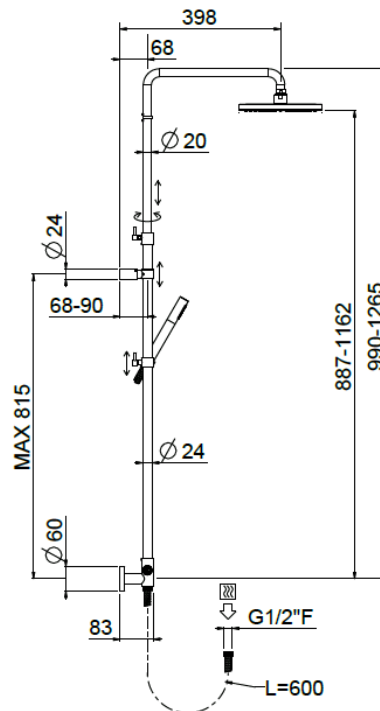

## TECHNICAL INFORMATION

Bridge turning shower column with adjustable mounting with articulated shower holder, external holder with flexible hose cm 60, adjustable upper holder and diverter. Non-liming round ultra-thin shower head Ø240 in stainless steel. ABS non-liming inspectable one jet round shower. PVC smooth double anti-torsion flexible hose cm 150. CHROME

## SPARE PARTS

## TECHNICAL DRAWING