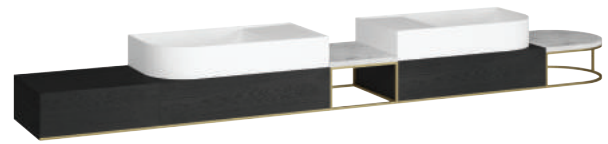

# NOUVEAU

EXLAV70SXNOU - EXLAV70DXNOU - EXNOUSHTOT/CAL -  
EXNOUDS70OT/NE - EXNOUD45OT/NE

DESIGN BY

Bernhardt & Vella

DESCRIPTION

EXLAV70SXNOU washbasin  
EXLAV70DXNOU washbasin  
EXNOUSHTOT/CAL wall mounted shelf  
EXNOUSHROT/CAL wall mounted shelf  
EXNOUDS70OT/NE drawer with space for syphon  
EXNOUD45OT/NE drawer

MODULE DIMENSION

253 x 37.5 x h 29

MATERIAL

Vagli Calacatta Marble  
Brass  
LivingTec®  
Varnished Ash

COLORS

-  Brass
-  Bronze
-  Black - RAL 9004