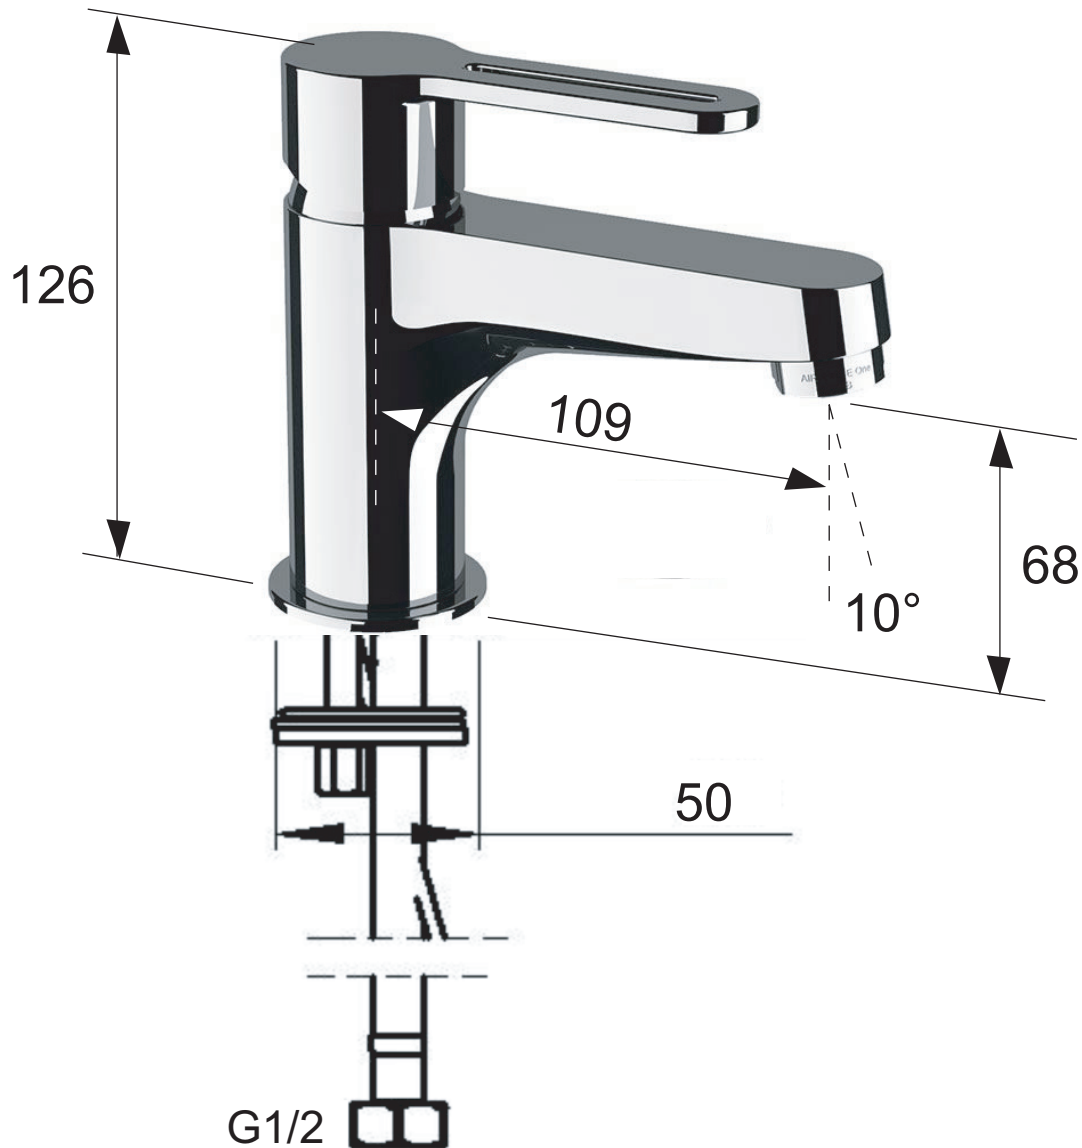

DANIEL

SCHEDA TECNICA TECHNICAL FEATURES

ART. COD.

SR606S

MATERIALI / MATERIALS

OTTONE CROMATO / CHROME PLATED BRASS

CROMATURA / CHROME PLATING

UNI EN 248