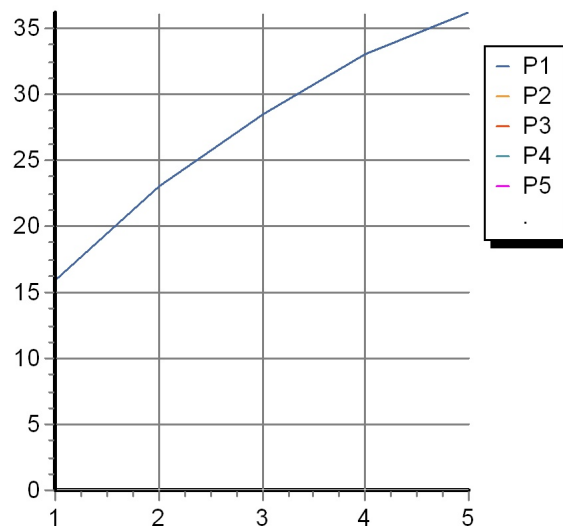

## SHOWER

Z94156

Pesi e Misure / Weights and Sizes

Peso ( Kg ) Weight ( lb )	1,38 ( Kg )	3,04 ( lb )
Volume test ( dc3 ) - ( in3 )	7,09 ( dc3 )	432,66 ( in3 )
h ( mm ) - ( in )	105,00 ( mm )	4,13 ( in )
L1 ( mm ) - ( in )	250,00 ( mm )	9,84 ( in )
L2 ( mm ) - ( in )	270,00 ( mm )	10,63 ( in )