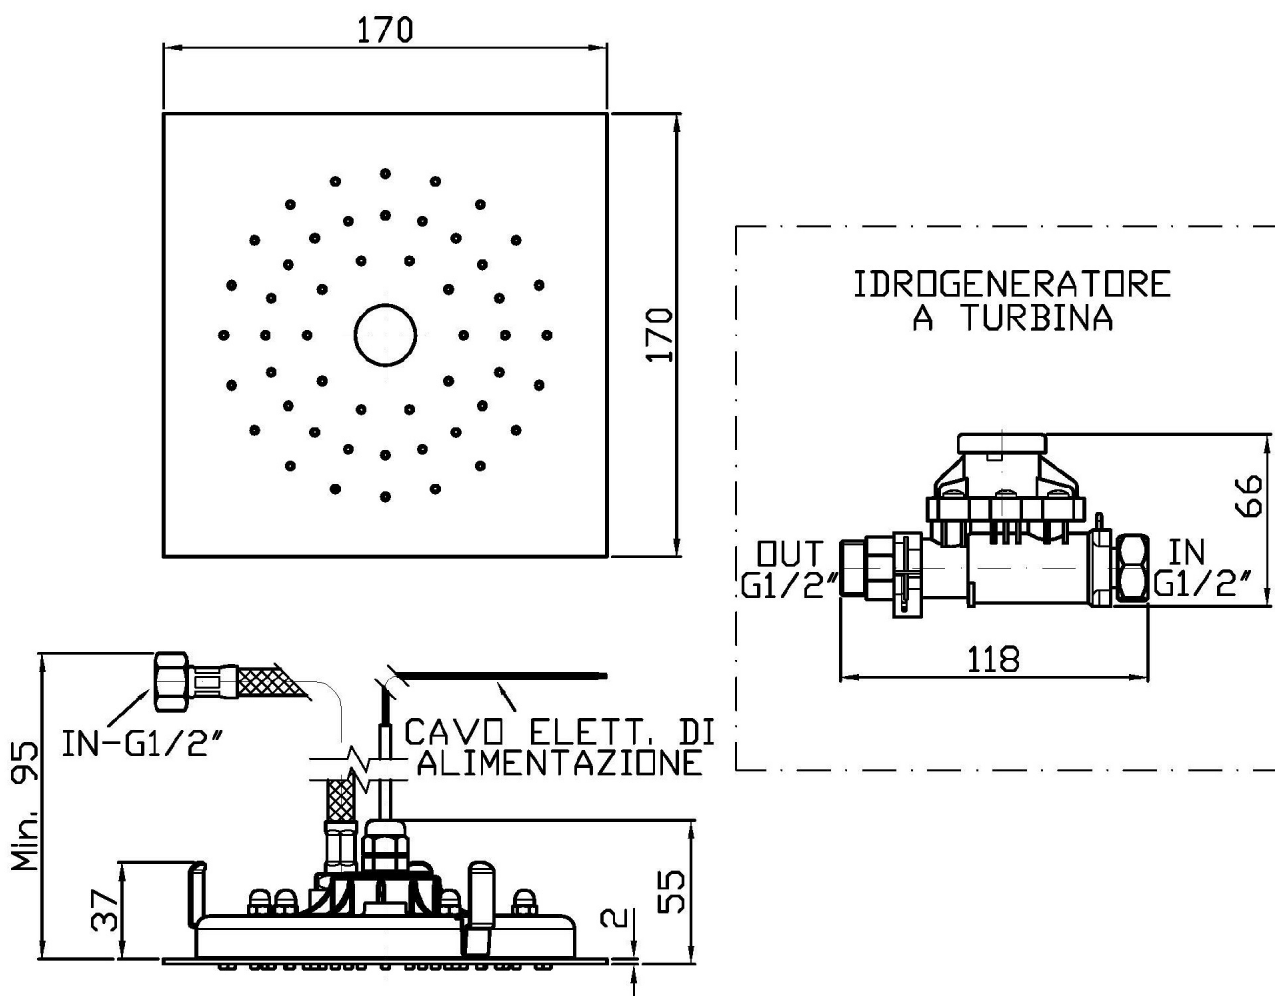

## SHOWER

Z94156

Sistema doccia multifunzione 170x170 mm, ad incasso con luce bianca centrale, autoalimentato. / 170x170mm built-in shower system, led light.

Sistema doccia multifunzione 170x170 mm, in acciaio inox, ad incasso con luce bianca centrale, autoalimentato, non necessita di collegamento con la rete elettrica. Portata minima richiesta 5 lt/min.

170x170 mm stainless steel, built-in multifunction shower system, with white led light, self powered, power connection not required, polished or brushed. Minimum flowrate requested 5 lt/min.

## SHOWER

Z94156

Disegno Complessivo / Overall Drawing

## SHOWER

Z94156

Pesi e Misure / Weights and Sizes

Peso ( Kg ) Weight ( lb )	1,38 ( Kg )	3,04 ( lb )
Volume test ( dc3 ) - ( in3 )	7,09 ( dc3 )	432,66 ( in3 )
h ( mm ) - ( in )	105,00 ( mm )	4,13 ( in )
L1 ( mm ) - ( in )	250,00 ( mm )	9,84 ( in )
L2 ( mm ) - ( in )	270,00 ( mm )	10,63 ( in )