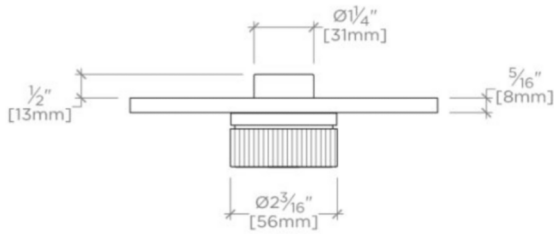

### PRODUCT FEATURES

Knob Handles

Allows bather to adjust temperature of all waterway outlets with a hot limit safety stop providing anti-scald protection

Features Linear Guilloche Etching Knob Handles

Stocked in Nickel and Brass

## BOND

BTH34A

Bond Tandem Series Integrated Thermostatic and Volume Control  
Trim with Guilloche Lines Knob Handles

TOP VIEW

SCALE: 3"=1'-0"

FRONT VIEW

SCALE: 3"=1'-0"

SIDE VIEW

SCALE: 3"=1'-0"