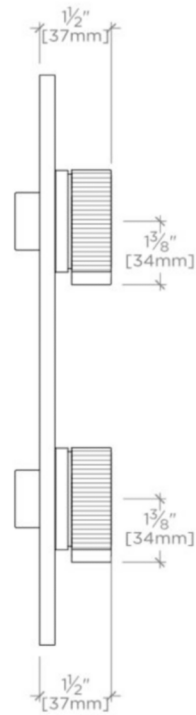

### PRODUCT FEATURES

Knob Handles

Allows bather to adjust temperature of all waterway outlets with a hot limit safety stop providing anti-scald protection

Features Linear Guilloche Etching Knob Handles

Stocked in Nickel and Brass

## BOND

BTH34A

Bond Tandem Series Integrated Thermostatic and Volume Control  
Trim with Guilloche Lines Knob Handles

TOP VIEW

SCALE: 3"=1'-0"

FRONT VIEW

SCALE: 3"=1'-0"

SIDE VIEW

SCALE: 3"=1'-0"