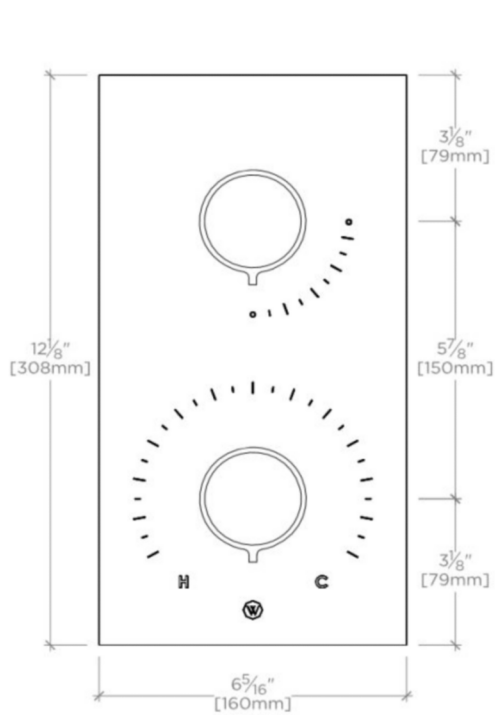

## BOND

BTH34A

Bond Tandem Series Integrated Thermostatic and Volume Control  
Trim with Guilloche Lines Knob Handles

TOP VIEW

SCALE: 3"=1'-0"

FRONT VIEW

SCALE: 3"=1'-0"

SIDE VIEW

SCALE: 3"=1'-0"