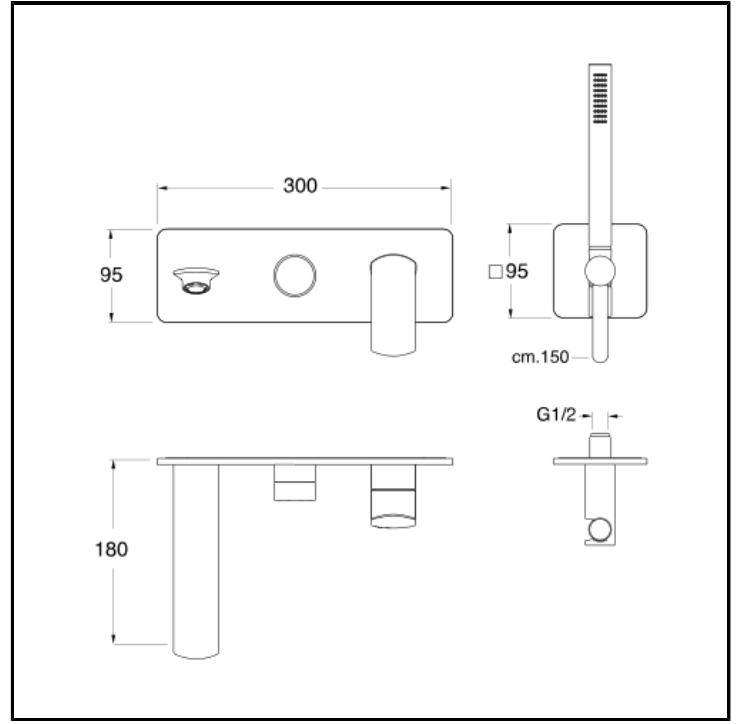

Bath/shower mixer external parts for CRICS100 (right side) with 2 outlet diverter, LONG LIFE flexible hose, brass anti-lime hand shower and metal plate

FINITURE

- White matt
- Chrome
- Polished black chrome
- Brushed black chrome
- Polished metallic
- Brushed metallic
- Black matt
- PVD polished rose gold
- PVD brushed rose gold

CHARACTERISTICS

-

COMMAND

- Monocontrol

INSTALLATION

- Wall

ENVIRONMENT

- Bathroom