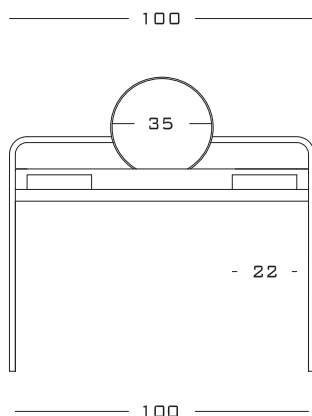

POSSIBLE CUSTOMISATION

- Height
- Width
- Depth