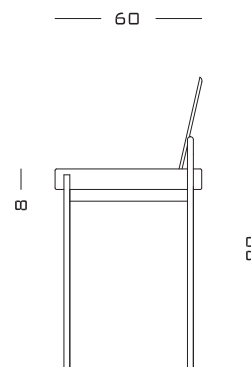

POSSIBLE CUSTOMISATION

- Height
- Width
- Depth