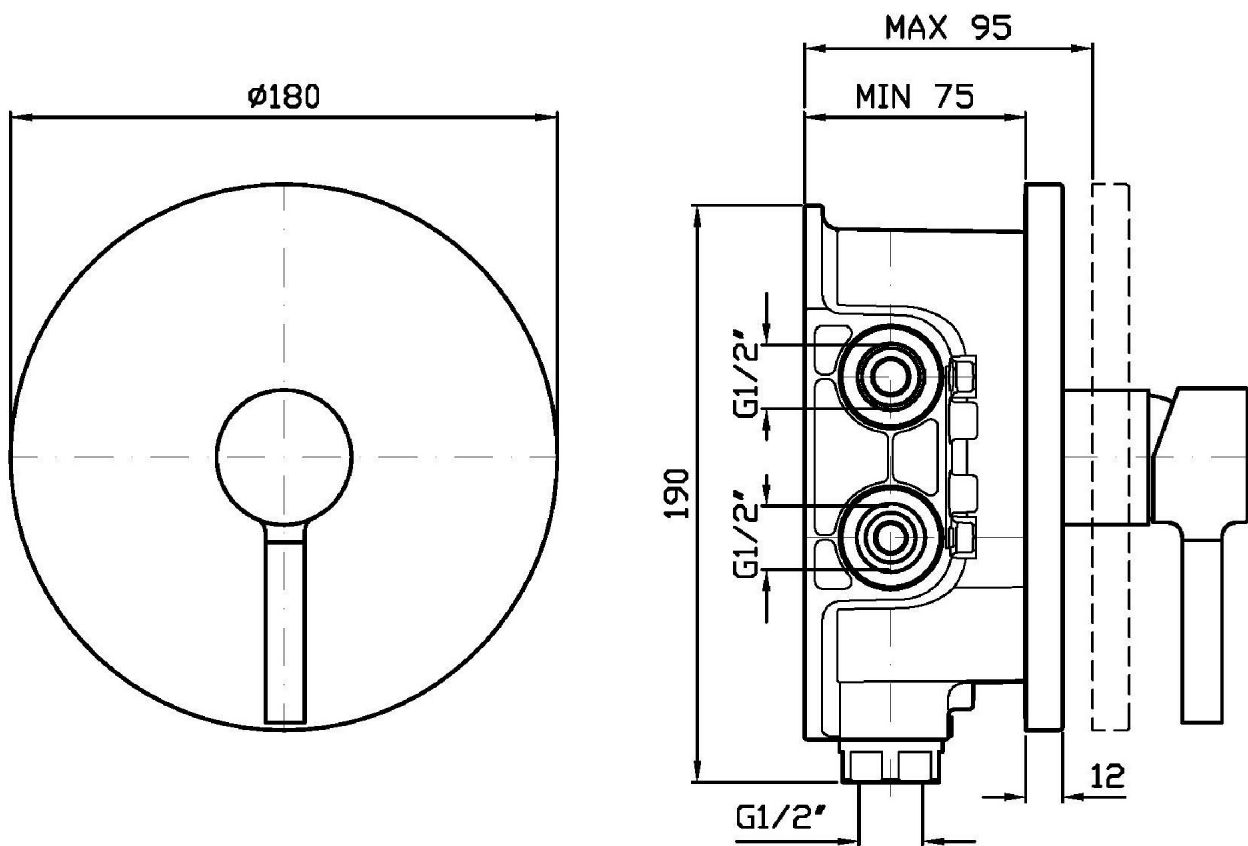

PAN

ZP6090

Disegno Complessivo / Overall Drawing