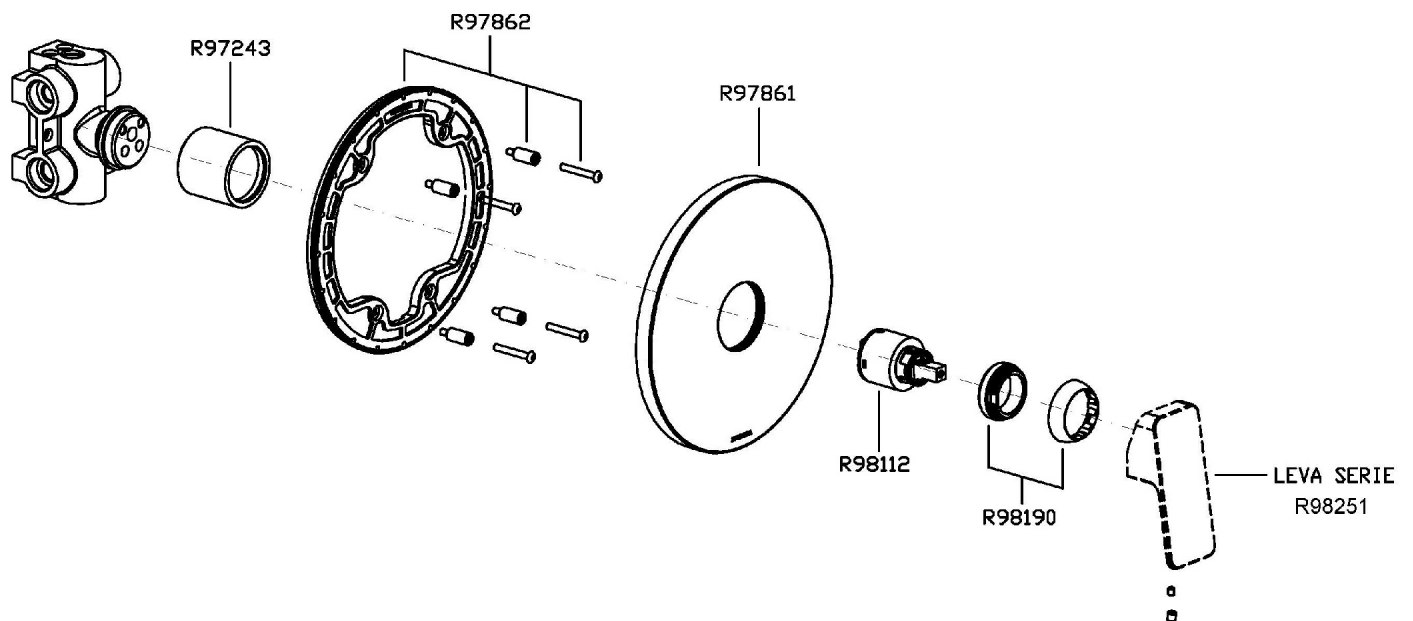

PAN

ZP6090

Esplosi / Exploded