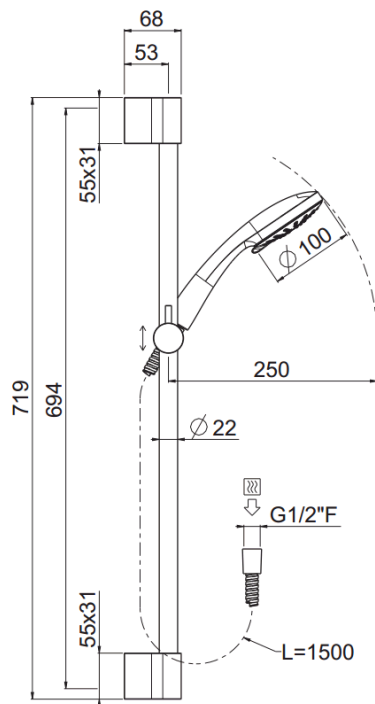

SPARE PARTS

TECHNICAL DRAWING