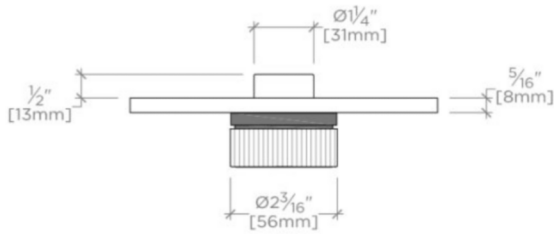

Features Two-Tone Knob Handles

Stocked in Nickel and Brass

Requires rough valve, sold separately: GUTH71 (USA) or GU71TH (UK/International)

WATERWORKS

BOND

BTH34B

Bond Tandem Series Integrated Thermostatic and Volume Control
Trim with Two-Tone Guilloche Lines Knob Handles

TOP VIEW

SCALE: 3"=1'-0"

FRONT VIEW

SCALE: 3"=1'-0"

SIDE VIEW

SCALE: 3"=1'-0"