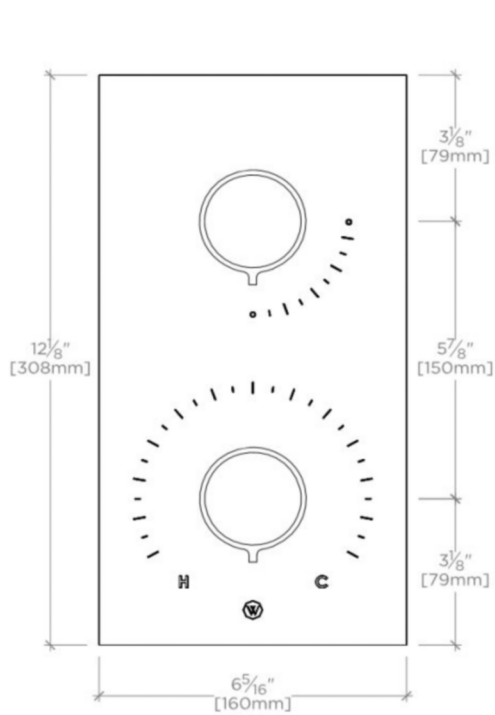

Features Two-Tone Knob Handles

Stocked in Nickel and Brass

Requires rough valve, sold separately: GUTH71 (USA) or GU71TH (UK/International)

WATERWORKS

BOND

BTH34B

Bond Tandem Series Integrated Thermostatic and Volume Control
Trim with Two-Tone Guilloche Lines Knob Handles

TOP VIEW

SCALE: 3"=1'-0"

FRONT VIEW

SCALE: 3"=1'-0"

SIDE VIEW

SCALE: 3"=1'-0"