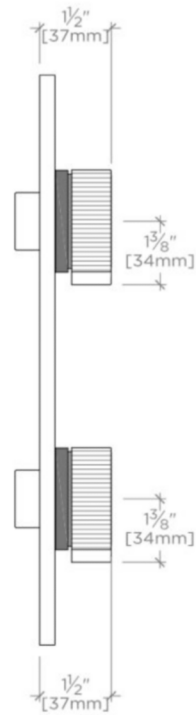

BOND

BTH34B

Bond Tandem Series Integrated Thermostatic and Volume Control Trim with Two-Tone Guilloche Lines Knob Handles

TECHNICAL DETAILS

ADA Compliance: Yes
Integrated Diverter: N
Number of Holes: Two Hole
Primary Material: Brass

Features Two-Tone Knob Handles

Stocked in Nickel and Brass

Requires rough valve, sold separately: GUTH71 (USA) or GU71TH (UK/International)

WATERWORKS

BOND

BTH34B

Bond Tandem Series Integrated Thermostatic and Volume Control
Trim with Two-Tone Guilloche Lines Knob Handles

TOP VIEW

SCALE: 3"=1'-0"

FRONT VIEW

SCALE: 3"=1'-0"

SIDE VIEW

SCALE: 3"=1'-0"