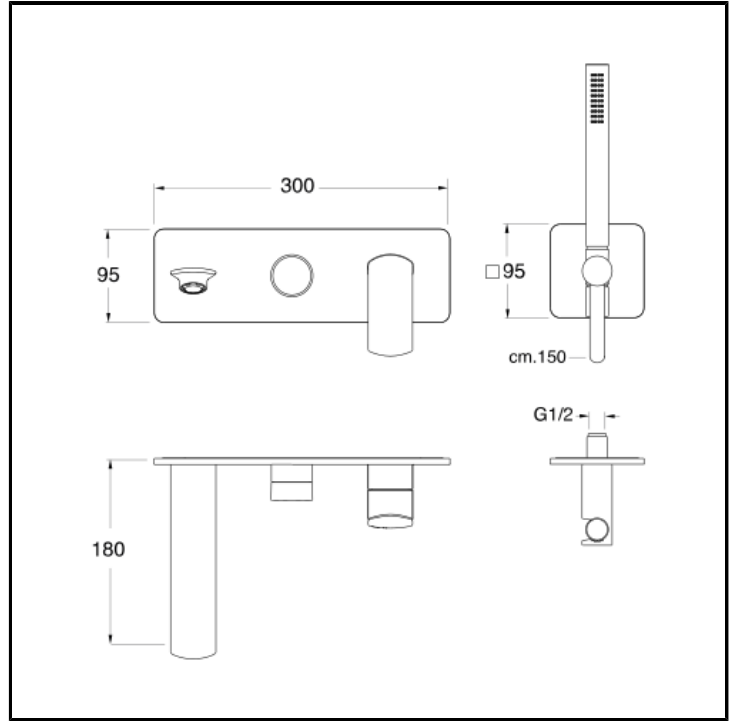

Bath/shower mixer external parts for CRICS100 (right side) with 3 outlet diverter, brass anti-lime hand shower, LONG LIFE flexible hose and metal plate

FINITURE

- White matt
- Chrome
- Polished black chrome
- Brushed black chrome
- Polished metallic
- Brushed metallic
- Black matt
- PVD polished rose gold
- PVD brushed rose gold

CHARACTERISTICS

-

COMMAND

- Monocontrol

INSTALLATION

- Wall

ENVIRONMENT

- Bathroom