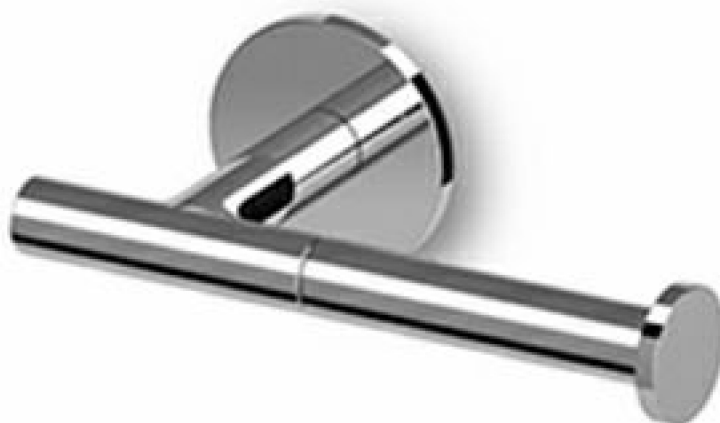

Marchio / Brand ZUCCHETTI

Classe / Class ACC

PAN

ZAC630

Porta rotolo. / Toilet paper holder.

Porta rotolo.

Toilet paper holder.

Finiture / Finishes

						
Cromo / Chrome	Nickel Spazzolato / Brushed Nickel	Nickel Lucido / Polished Nickel	Oro / Gold	Oro spazzolato / Brushed Gold	Metal Black / Metal Black	Metal Black spazzolato / Brushed Metal Black
						
Bianco Opaco Goffrato / Embossed Matt White	Nero Opaco Goffrato / Embossed Matt Black	Nero Soft Touch / Soft Touch Black				

PAN

ZAC630

Disegno Complessivo / Overall Drawing

PAN

ZAC630

Pesi e Misure / Weights and Sizes

Peso (Kg) Weight (lb)	0,67 (Kg)	1,48 (lb)
Volume test (dc3) - (in3)	3,32 (dc3)	202,60 (in3)
h (mm) - (in)	93,00 (mm)	3,66 (in)
L1 (mm) - (in)	162,00 (mm)	6,38 (in)
L2 (mm) - (in)	220,00 (mm)	8,66 (in)