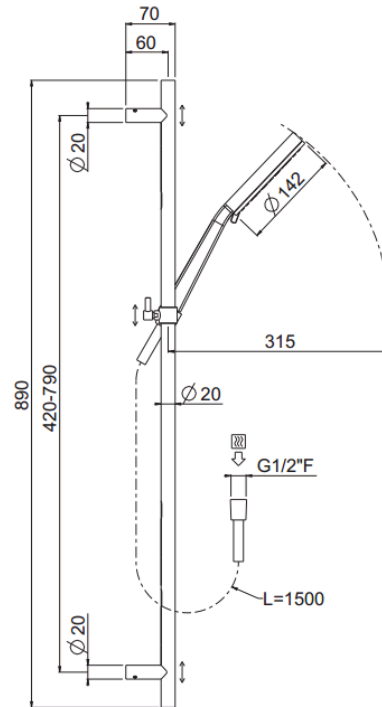

Relax

96000X-CR

TECHNICAL INFORMATION

Sliding rail kit composed of: sliding rail with double adjustment on both wall holders $\varnothing 20$ mm h 90 cm. Max. fixation distance 79 cm. Min. fixation distance 42 cm. Non-liming 3-jets shower in ABS, $\varnothing 140$. Smooth double anti-torsion PVC flexible hose, 150 cm. CHROME

FEATURES

rain jet

central jet

rain jet + central jet

Non-liming

double anti-torsion

shaft adjusting in both supports

PICTURE

SPARE PARTS

TECHNICAL DRAWING

FINISHINGS