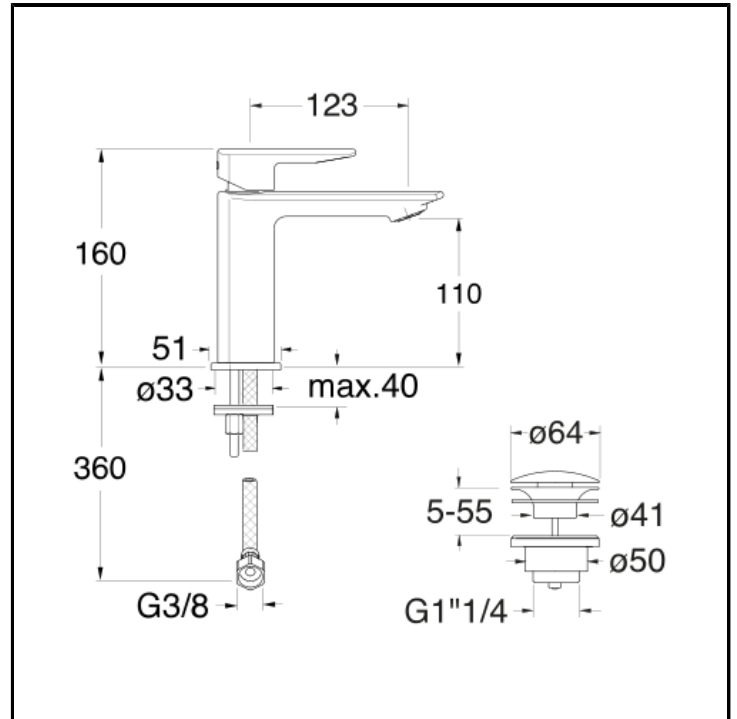

CRIPF220

Basin mixer REGULAR with 1"1/4 Up&Down waste

FINITURE

- White matt
- Chrome
- Polished black chrome
- Brushed black chrome
- Polished metallic
- Brushed metallic
- Black matt
- PVD polished rose gold
- PVD brushed rose gold

FEATURES (MODEL NAME SIDE)

- Regular

COMMAND

- Monocontrol

INSTALLATION

- Top

TPOLOGY

-