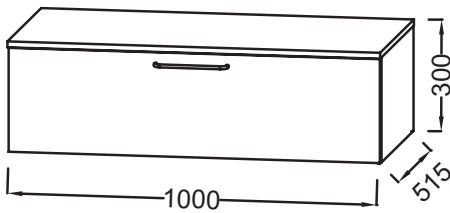

**EB2539-R7**

**Collection:** ODÉON RIVE GAUCHE

**Finish\*:**

**Main features:**

**Features**

- DIMENSIONS: 100 x 0 x 0 cm
- MATERIAL: Lacquer or melamine
- NORMS AND REGULATION: NF
- VERSION: Bronze handle
- HANDLE : Attached wire handle
- FIXING: Installer selects fixings set according to wall support
- WEIGHT: 26.6 kg
- INSTALLATION TYPE: Wall-hung
- STORAGE TYPE: Drawer
- TYPE OF COORDINATING FURNITURE : Drawer unit
- INSIDE FINISH: Gris

**Consumer benefits**

- PRACTICAL: Additional storage solution
- PERFECT FINISH: Wide choice of finishes

**Technical drawing**

Product Specification: Drawer unit 100 cm 1 drawer, bronze wire handle. EB2539-R7. Collection: ODÉON RIVE GAUCHE. DIMENSIONS: 100 x 0 x 0 cm. WEIGHT: 26.6 kg. MATERIAL: Lacquer or melamine. INSTALLATION TYPE: Wall-hung. NORMS AND REGULATION: NF. STORAGE TYPE: Drawer. VERSION: Bronze handle. TYPE OF COORDINATING FURNITURE : Drawer unit. HANDLE : Attached wire handle. INSIDE FINISH: Gris. FIXING: Installer selects fixings set according to wall support.