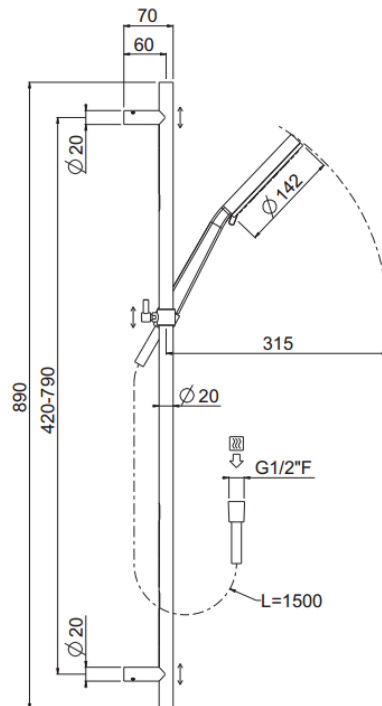

Relax

96005X-CR

TECHNICAL INFORMATION

Sliding rail kit composed of: elbow, sliding rail with double adjustment on both wall holders $\varnothing 20$ mm h 90 cm. Max. fixation distance 79 cm. Min. fixation distance 42 cm. Non-liming 3-jets shower in ABS, $\varnothing 140$. Smooth double anti-torsion PVC flexible hose, 150 cm. CHROME

FEATURES

rain jet

central jet

Non-liming

rain jet + central jet

double anti-torsion

shaft adjusting in both supports

PICTURE

SPARE PARTS

TECHNICAL DRAWING

FINISHINGS