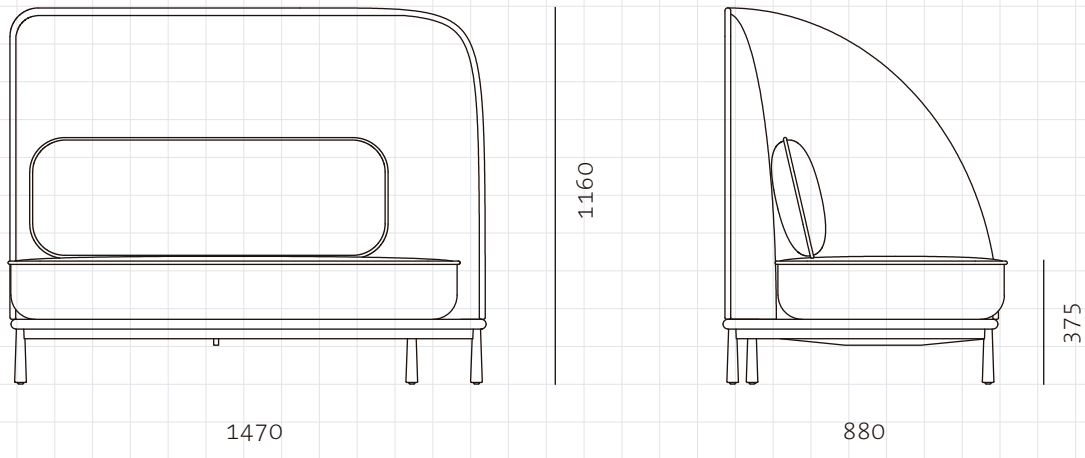

Arc Sofa Highback Love Seat R

CODE

AR-S410-R

DIMENSIONS

W1470 x D880 x H1160mm

NET WEIGHT

Seating height: 375mm

ENVIRONMENT

68.0 kg

MATERIALS

Indoor

Veneer laminate base, steel leg, upholstery

*Please refer to website or contact your local representative for complete material swatches.

SHIPPING

Package	Assembled		
Package Qty	1 pcs/box		
Packaging	Measurement (mm)	Volume (cbm)	Gross Weight (kg)
FCL	W1555 x D965 x H1265	1.90	83.72
LCL/AIR	W1575 x D985 x H1360	2.11	101.75